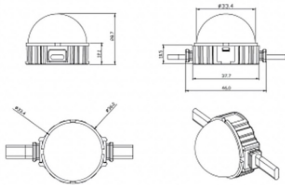

Dot

Lavov Pixel light from the family DOT with a power of 0,9 W and Single color. Beam angle 120 degrees. Made in die cast aluminium and PC cover. Driver not included. Controlled by DMX512 protocol. Milky dome. Not include driver.

Item code 86.OP01.1300.02

Product type Outdoor

Category Pixel Light

Family Dot

Pictograms

Scheme

Product

Real power (W) 0.9

Real luminous flux (Lm) 54.57

Beam angle (°) 107.68

IP 66

Colour black

Control gear included NOT

Light source LED

Type of LED 4 CREE SMD

Average life time (h) 80000h L70B10