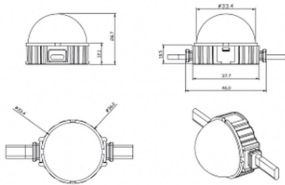

### Dot

Lavov Pixel light from the family DOT with a power of 0,9 W and Single color. Beam angle 120 degrees. Made in die cast aluminium and PC cover. Driver not included. Controlled by DMX512 protocol. Milky dome. Not include driver.

### Scheme

Product	
Real power (W)	0.9
Real luminous flux (Lm)	54.57
Beam angle (°)	107.68
IP	66
Colour	black
Control gear included	NOT
Light source	LED
Type of LED	4 CREE SMD
Average life time (h)	80000h L70B10
Colour temperature (K)	SINGLE COLOR
Colour consistency (SDCM)	SDCM<3