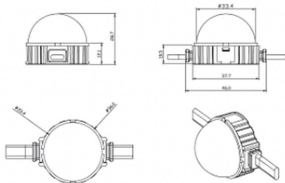

Dot

Lavov Pixel light from the family DOT with a power of 0,9 W and Single color. Beam angle 120 degrees. Made in die cast aluminium and PC cover. Driver not included. Controlled by DMX512 protocol. Transparent dome. Not include driver.

Item code 86.OP01.1310.01

Product type Outdoor

Category Pixel Light

Family Dot

Pictograms

Scheme

Product

Real power (W) 0.9

Real luminous flux (Lm) 54.57

Beam angle (°) 107.68

IP 66

Colour white

Control gear included NOT

Light source LED

Type of LED 4 CREE SMD

Average life time (h) 80000h L70B10