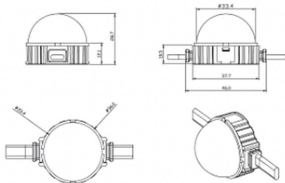

### Dot

Lavov Pixel light from the family DOT with a power of 0,9 W and Single color. Beam angle 120 degrees. Made in die cast aluminium and PC cover. Driver not included. Controlled by DMX512 protocol. Transparent dome. Not include driver.

**Item code** 86.OP01.1310.01

**Product type** Outdoor

**Category** Pixel Light

**Family** Dot

**Pictograms**

### Product

**Real power (W)** 0.9

**Real luminous flux (Lm)** 54.57

**Beam angle (°)** 107.68

**IP** 66

**Colour** white

**Control gear included** NOT

**Light source** LED