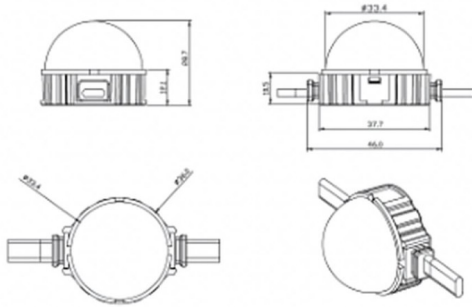

Dot

Lavov Pixel light from the family DOT with a power of 0,9 W and Single color. Beam angle 120 degrees. Made in die cast aluminium and PC cover. Driver not included. Controlled by DMX512 protocol. Transparent dome. Not include driver.

Item code	86.OP01.1310.01
Product type	Outdoor
Category	Pixel Light
Family	Dot

Pictograms

Scheme

Product	
Real power (W)	0.9
Real luminous flux (Lm)	54.57
Beam angle (°)	107.68
IP	66
Colour	white
Control gear included	NOT
Light source	LED
Type of LED	4 CREE SMD
Average life time (h)	80000h L70B10
Colour temperature (K)	SINGLE COLOR
Colour consistency (SDCM)	SDCM3