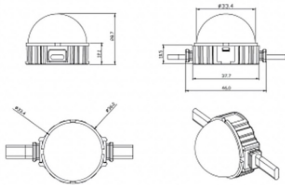

Dot

Lavov Pixel light from the family DOT with a power of 0,9 W and Single color. Beam angle 120 degrees. Made in die cast aluminium and PC cover. Driver not included. Controlled by DMX512 protocol. Transparent dome. Not include driver.

Item code	86.OP01.1310.01
Product type	Outdoor
Category	Pixel Light
Family	Dot
Subfamily	Dot
Pictograms	

Scheme

Product	
Real power (W)	0.9
Real luminous flux (Lm)	54.57
Beam angle (°)	107.68
IP	66
Colour	white
Control gear included	NOT
Light source	LED
Type of LED	4 CREE SMD
Average life time (h)	80000h L70B10
Colour temperature (K)	SINGLE COLOR
Colour consistency (SDCM)	SDCM<3