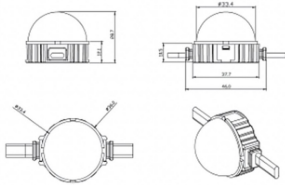

Dot

Lavov Pixel light from the family DOT with a power of 0,9 W and Single color. Beam angle 120 degrees. Made in die cast aluminium and PC cover. Driver not included. Controlled by DMX512 protocol. Transparent dome. Not include driver.

Item code	86.OP01.1310.01
Product type	Outdoor
Category	Pixel Light
Family	Dot
Subfamily	Dot
Pictograms	

Scheme

Product	
Real power (W)	0.9
Real luminous flux (Lm)	54.57
Beam angle (°)	107.68
IP	66
Colour	white
Control gear included	NOT
Light source	LED
Type of LED	4 CREE SMD
Average life time (h)	80000h L70B10
Colour temperature (K)	SINGLE COLOR
Colour consistency (SDCM)	SDCM<3