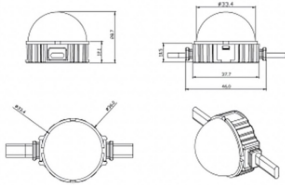

### Dot

Lavov Pixel light from the family DOT with a power of 0,9 W and Single color. Beam angle 120 degrees. Made in die cast aluminium and PC cover. Driver not included. Controlled by DMX512 protocol. Transparent dome. Not include driver.

<b>Item code</b>	<b>86.OP01.1310.02</b>
<b>Product type</b>	<b>Outdoor</b>
<b>Category</b>	<b>Pixel Light</b>
<b>Family</b>	<b>Dot</b>

### Product

<b>Real power (W)</b>	<b>0.9</b>
<b>Real luminous flux (Lm)</b>	<b>54.57</b>
<b>Beam angle (°)</b>	<b>107.68</b>
<b>IP</b>	<b>66</b>
<b>Colour</b>	<b>black</b>
<b>Control gear included</b>	<b>NOT</b>
<b>Light source</b>	<b>LED</b>
<b>Type of LED</b>	<b>4 CREE SMD</b>
<b>Average life time (h)</b>	<b>80000h L70B10</b>
<b>Colour temperature (K)</b>	<b>SINGLE COLOR</b>
<b>Colour consistency (SDCM)</b>	<b>SDCM&lt;3</b>