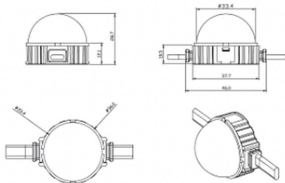

Dot

Lavov Pixel light from the family DOT with a power of 0,9 W and Single color. Beam angle 120 degrees. Made in die cast aluminium and PC cover. Driver not included. Controlled by DMX512 protocol. Transparent dome. Not include driver.

Item code 86.OP01.1310.02

Product type Outdoor

Category Pixel Light

Family Dot

Pictograms

Scheme

Product

Real power (W) 0.9

Real luminous flux (Lm) 54.57

Beam angle (°) 107.68

IP 66

Colour black

Control gear included NOT

Light source LED

Type of LED 4 CREE SMD

Average life time (h) 80000h L70B10