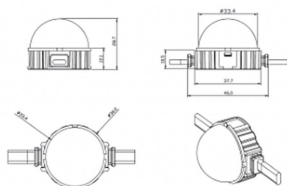

Dot

Lavov Pixel light from the family DOT with a power of 0,9 W and Single color. Beam angle 120 degrees. Made in die cast aluminium and PC cover. Driver not included. Controlled by DMX512 protocol. Transparent dome. Not include driver.

Item code 86.OP01.1310.02

Product type Outdoor

Category Pixel Light

Family Dot

Pictograms

Scheme

Product

Real power (W) 0.9

Real luminous flux (Lm) 54.57

Beam angle (°) 107.68

IP 66

Colour black

Control gear included NOT

Light source LED

Type of LED 4 CREE SMD

Average life time (h) 80000h L70B10