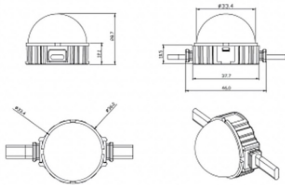

### Dot

Lavov Pixel light from the family DOT with a power of 0,9 W and Single color. Beam angle 120 degrees. Made in die cast aluminium and PC cover. Driver not included. Controlled by DMX512 protocol. Transparent dome. Not include driver.

### Scheme

Product	
Real power (W)	0.9
Real luminous flux (Lm)	54.57
Beam angle (°)	107.68
IP	66
Colour	black
Control gear included	NOT
Light source	LED
Type of LED	4 CREE SMD
Average life time (h)	80000h L70B10
Colour temperature (K)	SINGLE COLOR
Colour consistency (SDCM)	SDCM<3