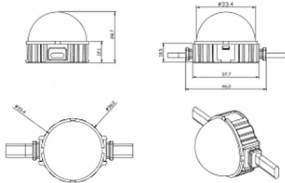

Dot

Lavov Pixel light from the family DOT with a power of 0,9 W and Single color. Beam angle 120 degrees. Made in die cast aluminium and PC cover. Driver not included. Controlled by DMX512 protocol. Transparent dome. Not include driver.

Item code	86.OP01.1310.02
Product type	Outdoor
Category	Pixel Light
Family	Dot
Subfamily	Dot
Pictograms	

Scheme

Product	
Real power (W)	0.9
Real luminous flux (Lm)	54.57
Beam angle (°)	107.68
IP	66
Colour	black
Control gear included	NOT
Light source	LED
Type of LED	4 CREE SMD
Average life time (h)	80000h L70B10
Colour temperature (K)	SINGLE COLOR
Colour consistency (SDCM)	SDCM<3