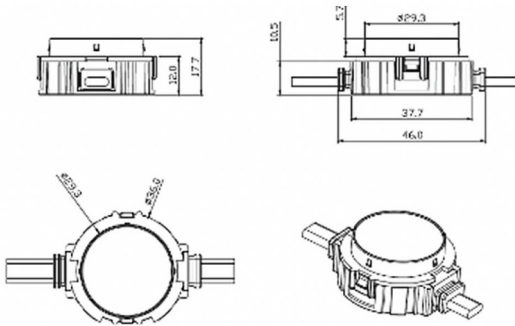

Dot

Lavov Pixel light from the family DOT with a power of 0,9 W and Single color. Beam angle 120 degrees. Made in die cast aluminium and PC cover. Driver not included. Controlled by DMX512 protocol. Transparent flat. Not include driver.

Item code	86.OP01.1320.01
Product type	Outdoor
Category	Pixel Light
Family	Dot

Pictograms

Scheme

Product	
Real power (W)	0.9
Real luminous flux (Lm)	54.57
Beam angle (°)	107.68
IP	66
Colour	white
Control gear included	NOT
Light source	LED
Type of LED	4 CREE SMD
Average life time (h)	80000h L70B10
Colour temperature (K)	SINGLE COLOR
Colour consistency (SDCM)	SDCM3