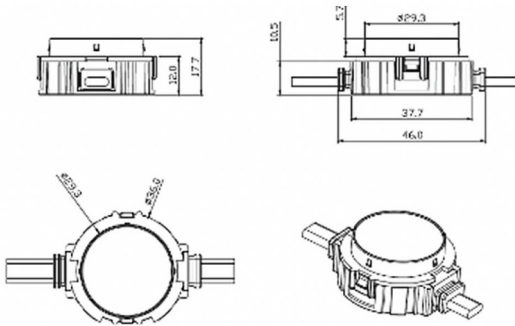

Dot

Lavov Pixel light from the family DOT with a power of 0,9 W and Single color. Beam angle 120 degrees. Made in die cast aluminium and PC cover. Driver not included. Controlled by DMX512 protocol. Transparent flat. Not include driver.

Item code	86.OP01.1320.01
Product type	Outdoor
Category	Pixel Light
Family	Dot

Pictograms

Scheme

Product	
Real power (W)	0.9
Real luminous flux (Lm)	54.57
Beam angle (&ordm;)	107.68
IP	66
Colour	white
Control gear included	NOT
Light source	LED
Type of LED	4 CREE SMD
Average life time (h)	80000h L70B10
Colour temperature (K)	SINGLE COLOR
Colour consistency (SDCM)	SDCM<3