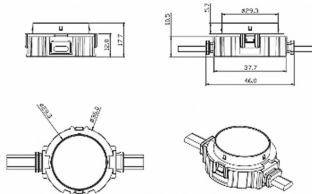

Dot

Lavov Pixel light from the family DOT with a power of 0,9 W and Single color. Beam angle 120 degrees. Made in die cast aluminium and PC cover. Driver not included. Controlled by DMX512 protocol. Transparent flat. Not include driver.

Item code 86.OP01.1320.01

Product type Outdoor

Category Pixel Light

Family Dot

Pictograms

Scheme

Product

Real power (W) 0.9

Real luminous flux (Lm) 54.57

Beam angle (°) 107.68

IP 66

Colour white

Control gear included NOT

Light source LED

Type of LED 4 CREE SMD

Average life time (h) 80000h L70B10