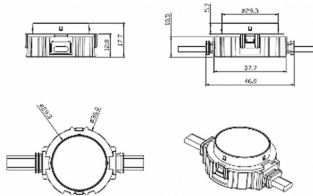

Dot

Lavov Pixel light from the family DOT with a power of 0,9 W and Single color. Beam angle 120 degrees. Made in die cast aluminium and PC cover. Driver not included. Controlled by DMX512 protocol. Transparent flat. Not include driver.

Item code	86.OP01.1320.01
Product type	Outdoor
Category	Pixel Light
Family	Dot

Pictograms

Scheme

Product

Real power (W)	0.9
Real luminous flux (Lm)	54.57
Beam angle (°)	107.68
IP	66
Colour	white
Control gear included	NOT
Light source	LED
Type of LED	4 CREE SMD
Average life time (h)	80000h L70B10
Colour temperature (K)	SINGLE COLOR
Colour consistency (SDCM)	SDCM<3