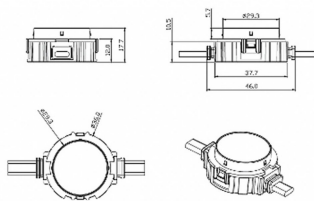

**Dot**

Lavov Pixel light from the family DOT with a power of 0,9 W and Single color. Beam angle 120 degrees. Made in die cast aluminium and PC cover. Driver not included. Controlled by DMX512 protocol. Transparent flat. Not include driver.

<b>Item code</b>	<b>86.OP01.1320.01</b>
<b>Product type</b>	<b>Outdoor</b>
<b>Category</b>	<b>Pixel Light</b>
<b>Family</b>	<b>Dot</b>
<b>Subfamily</b>	<b>Dot</b>

**Pictograms**

850°

CRI  
80

SDCM  
3

Driver  
EXCL.

On  
Off

IP  
66

**Scheme**

<b>Product</b>	
<b>Real power (W)</b>	<b>0.9</b>
<b>Real luminous flux (Lm)</b>	<b>54.57</b>
<b>Beam angle (°)</b>	<b>107.68</b>
<b>IP</b>	<b>66</b>
<b>Colour</b>	<b>white</b>
<b>Control gear included</b>	<b>NOT</b>
<b>Light source</b>	<b>LED</b>
<b>Type of LED</b>	<b>4 CREE SMD</b>
<b>Average life time (h)</b>	<b>80000h L70B10</b>
<b>Colour temperature (K)</b>	<b>SINGLE COLOR</b>
<b>Colour consistency (SDCM)</b>	<b>SDCM&lt;3</b>