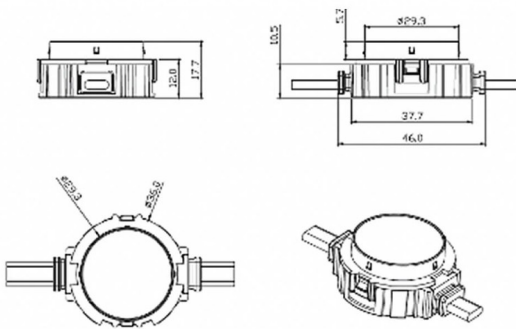

### Dot

Lavov Pixel light from the family DOT with a power of 0,9 W and Single color. Beam angle 120 degrees. Made in die cast aluminium and PC cover. Driver not included. Controlled by DMX512 protocol. Transparent flat. Not include driver.

### Scheme

Item code	86.OP01.1320.01
Product type	Outdoor
Category	Pixel Light
Family	Dot
Subfamily	Dot
Pictograms	

Product	
Real power (W)	0.9
Real luminous flux (Lm)	54.57
Beam angle (°)	107.68
IP	66
Colour	white
Control gear included	NOT
Light source	LED
Type of LED	4 CREE SMD
Average life time (h)	80000h L70B10
Colour temperature (K)	SINGLE COLOR
Colour consistency (SDCM)	SDCM3