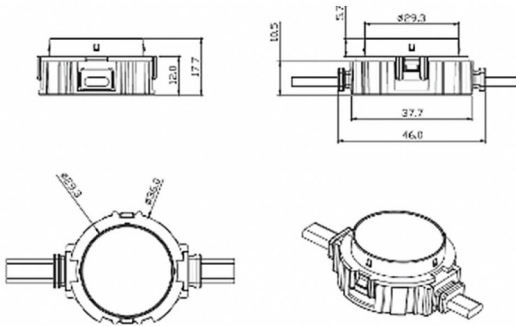

Dot

Lavov Pixel light from the family DOT with a power of 0,9 W and Single color. Beam angle 120 degrees. Made in die cast aluminium and PC cover. Driver not included. Controlled by DMX512 protocol. Transparent flat. Not include driver.

Item code	86.OP01.1320.02
Product type	Outdoor
Category	Pixel Light
Family	Dot

Pictograms

Scheme

Product	
Real power (W)	0.9
Real luminous flux (Lm)	54.57
Beam angle (°)	107.68
IP	66
Colour	black
Control gear included	NOT
Light source	LED
Type of LED	4 CREE SMD
Average life time (h)	80000h L70B10
Colour temperature (K)	SINGLE COLOR
Colour consistency (SDCM)	SDCM3