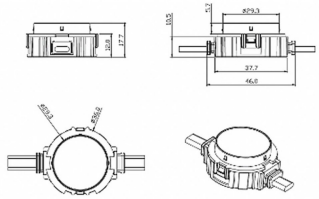

**Dot**

Lavov Pixel light from the family DOT with a power of 0,9 W and Single color. Beam angle 120 degrees. Made in die cast aluminium and PC cover. Driver not included. Controlled by DMX512 protocol. Transparent flat. Not include driver.

<b>Item code</b>	<b>86.OP01.1320.02</b>
<b>Product type</b>	<b>Outdoor</b>
<b>Category</b>	<b>Pixel Light</b>
<b>Family</b>	<b>Dot</b>

**Pictograms**

850°

CRI 80

SDCM 3

CE

Driver EXCL.

On

Off

IP 66

**Scheme**

**Product**

<b>Real power (W)</b>	<b>0.9</b>
<b>Real luminous flux (Lm)</b>	<b>54.57</b>
<b>Beam angle (°)</b>	<b>107.68</b>
<b>IP</b>	<b>66</b>
<b>Colour</b>	<b>black</b>
<b>Control gear included</b>	<b>NOT</b>
<b>Light source</b>	<b>LED</b>
<b>Type of LED</b>	<b>4 CREE SMD</b>
<b>Average life time (h)</b>	<b>80000h L70B10</b>
<b>Colour temperature (K)</b>	<b>SINGLE COLOR</b>
<b>Colour consistency (SDCM)</b>	<b>SDCM&lt;3</b>