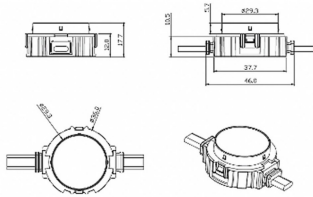

Dot

Lavov Pixel light from the family DOT with a power of 0,9 W and Single color. Beam angle 120 degrees. Made in die cast aluminium and PC cover. Driver not included. Controlled by DMX512 protocol. Transparent flat. Not include driver.

Item code 86.OP01.1320.02

Product type Outdoor

Category Pixel Light

Family Dot

Pictograms

Scheme

Product

Real power (W) 0.9

Real luminous flux (Lm) 54.57

Beam angle (°) 107.68

IP 66

Colour black

Control gear included NOT

Light source LED

Type of LED 4 CREE SMD

Average life time (h) 80000h L70B10