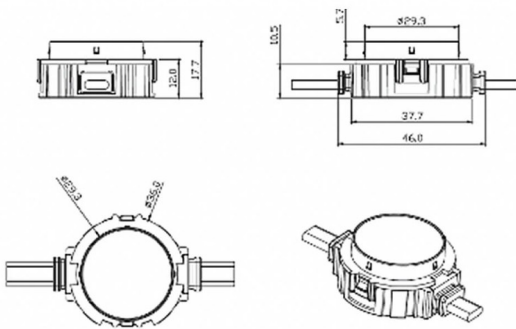

Dot

Lavov Pixel light from the family DOT with a power of 0,9 W and Single color. Beam angle 120 degrees. Made in die cast aluminium and PC cover. Driver not included. Controlled by DMX512 protocol. Transparent flat. Not include driver.

Item code	86.OP01.1320.02
Product type	Outdoor
Category	Pixel Light
Family	Dot

Pictograms

Scheme

Product	
Real power (W)	0.9
Real luminous flux (Lm)	54.57
Beam angle (&ordm;)	107.68
IP	66
Colour	black
Control gear included	NOT
Light source	LED
Type of LED	4 CREE SMD
Average life time (h)	80000h L70B10
Colour temperature (K)	SINGLE COLOR
Colour consistency (SDCM)	SDCM<3