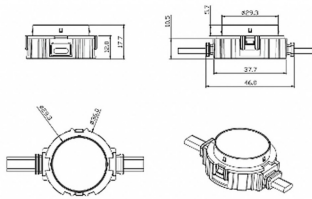

Dot

Lavov Pixel light from the family DOT with a power of 0,9 W and Single color. Beam angle 120 degrees. Made in die cast aluminium and PC cover. Driver not included. Controlled by DMX512 protocol. Transparent flat. Not include driver.

Item code	86.OP01.1320.02
Product type	Outdoor
Category	Pixel Light
Family	Dot
Subfamily	Dot
Pictograms	

Scheme

Product

Real power (W)	0.9
Real luminous flux (Lm)	54.57
Beam angle (°)	107.68
IP	66
Colour	black
Control gear included	NOT
Light source	LED
Type of LED	4 CREE SMD
Average life time (h)	80000h L70B10
Colour temperature (K)	SINGLE COLOR
Colour consistency (SDCM)	SDCM<3