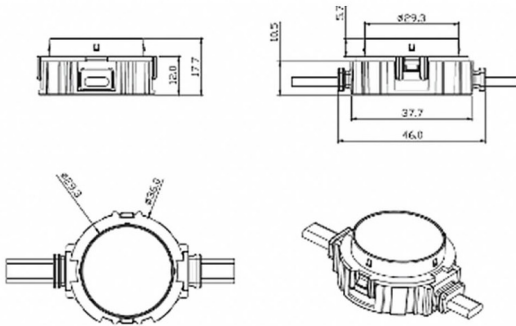

### Dot

Lavov Pixel light from the family DOT with a power of 0,9 W and Single color. Beam angle 120 degrees. Made in die cast aluminium and PC cover. Driver not included. Controlled by DMX512 protocol. Transparent flat. Not include driver.

### Scheme

Item code	86.OP01.1320.02
Product type	Outdoor
Category	Pixel Light
Family	Dot
Subfamily	Dot

### Product

Real power (W)	0.9
Real luminous flux (Lm)	54.57
Beam angle (°)	107.68
IP	66
Colour	black
Control gear included	NOT
Light source	LED
Type of LED	4 CREE SMD
Average life time (h)	80000h L70B10
Colour temperature (K)	SINGLE COLOR
Colour consistency (SDCM)	SDCM3