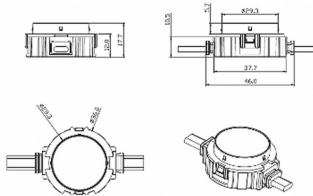

Dot

Lavov Pixel light from the family DOT with a power of 0,9 W and Single color. Beam angle 120 degrees. Made in die cast aluminium and PC cover. Driver not included. Controlled by DMX512 protocol. Transparent flat. Not include driver.

Item code	86.OP01.1320.02
Product type	Outdoor
Category	Pixel Light
Family	Dot
Subfamily	Dot
Pictograms	

Scheme

Product	
Real power (W)	0.9
Real luminous flux (Lm)	54.57
Beam angle (°)	107.68
IP	66
Colour	black
Control gear included	NOT
Light source	LED
Type of LED	4 CREE SMD
Average life time (h)	80000h L70B10
Colour temperature (K)	SINGLE COLOR
Colour consistency (SDCM)	SDCM<3