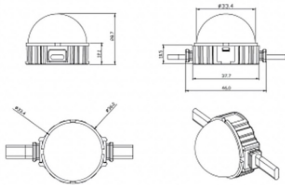

### Dot

Lavov Pixel light from the family DOT with a power of 0,9 W and RGBW color. Beam angle 120 degrees. Made in die cast aluminium and PC cover. Driver not included. Controlled by DMX512 protocol. Milky dome. Not include driver.

**Item code** 86.OP01.1600.01

**Product type** Outdoor

**Category** Pixel Light

**Family** Dot

**Pictograms**

### Product

**Real power (W)** 0.9

**Real luminous flux (Lm)** 46.1

**Beam angle (°)** 104.74

**IP** 66

**Colour** white

**Control gear included** NOT

**Light source** LED