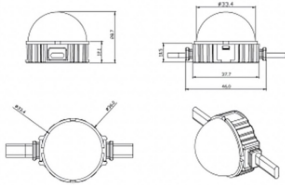

Dot

Lavov Pixel light from the family DOT with a power of 0,9 W and RGBW color. Beam angle 120 degrees. Made in die cast aluminium and PC cover. Driver not included. Controlled by DMX512 protocol. Milky dome. Not include driver.

Item code	86.OP01.1600.01
Product type	Outdoor
Category	Pixel Light
Family	Dot

Pictograms

Scheme

Product

Real power (W)	0.9
Real luminous flux (Lm)	46.1
Beam angle (°)	104.74
IP	66
Colour	white
Control gear included	NOT
Light source	LED
Type of LED	4 CREE SMD
Average life time (h)	80000h L70B10
Colour temperature (K)	RGBW
Colour consistency (SDCM)	SDCM<3