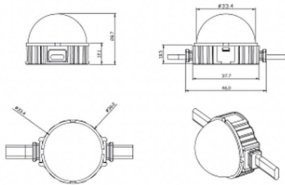

Dot

Lavov Pixel light from the family DOT with a power of 0,9 W and RGBW color. Beam angle 120 degrees. Made in die cast aluminium and PC cover. Driver not included. Controlled by DMX512 protocol. Milky dome. Not include driver.

| | |
|--------------|---|
| Item code | 86.OP01.1600.01 |
| Product type | Outdoor |
| Category | Pixel Light |
| Family | Dot |
| Subfamily | Dot |
| Pictograms |  |

Scheme

Product

| | |
|---------------------------|---------------|
| Real power (W) | 0.9 |
| Real luminous flux (Lm) | 46.1 |
| Beam angle (°) | 104.74 |
| IP | 66 |
| Colour | white |
| Control gear included | NOT |
| Light source | LED |
| Type of LED | 4 CREE SMD |
| Average life time (h) | 80000h L70B10 |
| Colour temperature (K) | RGBW |
| Colour consistency (SDCM) | SDCM<3 |