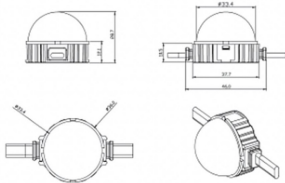

Dot

Lavov Pixel light from the family DOT with a power of 0,9 W and RGBW color. Beam angle 120 degrees. Made in die cast aluminium and PC cover. Driver not included. Controlled by DMX512 protocol. Milky dome. Not include driver.

Item code	86.OP01.1600.01
Product type	Outdoor
Category	Pixel Light
Family	Dot
Subfamily	Dot
Pictograms	

Scheme

Product

Real power (W)	0.9
Real luminous flux (Lm)	46.1
Beam angle (°)	104.74
IP	66
Colour	white
Control gear included	NOT
Light source	LED
Type of LED	4 CREE SMD
Average life time (h)	80000h L70B10
Colour temperature (K)	RGBW
Colour consistency (SDCM)	SDCM<3