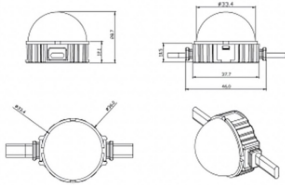

Dot

Lavov Pixel light from the family DOT with a power of 0,9 W and RGBW color. Beam angle 120 degrees. Made in die cast aluminium and PC cover. Driver not included. Controlled by DMX512 protocol. Milky dome. Not include driver.

Item code	86.OP01.1600.02
Product type	Outdoor
Category	Pixel Light
Family	Dot

Pictograms

Scheme

Product

Real power (W)	0.9
Real luminous flux (Lm)	46.1
Beam angle (°)	104.74
IP	66
Colour	black
Control gear included	NOT
Light source	LED
Type of LED	4 CREE SMD
Average life time (h)	80000h L70B10
Colour temperature (K)	RGBW
Colour consistency (SDCM)	SDCM<3