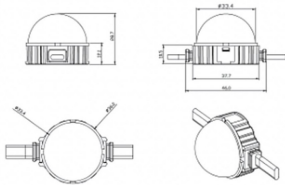

Dot

Lavov Pixel light from the family DOT with a power of 0,9 W and RGBW color. Beam angle 120 degrees. Made in die cast aluminium and PC cover. Driver not included. Controlled by DMX512 protocol. Milky dome. Not include driver.

Item code 86.OP01.1600.02

Product type Outdoor

Category Pixel Light

Family Dot

Pictograms

Scheme

Product

Real power (W) 0.9

Real luminous flux (Lm) 46.1

Beam angle (°) 104.74

IP 66

Colour black

Control gear included NOT

Light source LED

Type of LED 4 CREE SMD

Average life time (h) 80000h L70B10