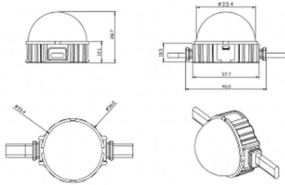

### Dot

Lavov Pixel light from the family DOT with a power of 0,9 W and RGBW color. Beam angle 120 degrees. Made in die cast aluminium and PC cover. Driver not included. Controlled by DMX512 protocol. Milky dome. Not include driver.

<b>Item code</b>	<b>86.OP01.1600.02</b>
<b>Product type</b>	<b>Outdoor</b>
<b>Category</b>	<b>Pixel Light</b>
<b>Family</b>	<b>Dot</b>
<b>Subfamily</b>	<b>Dot</b>
<b>Pictograms</b>	

### Product

<b>Real power (W)</b>	<b>0.9</b>
<b>Real luminous flux (Lm)</b>	<b>46.1</b>
<b>Beam angle (°)</b>	<b>104.74</b>
<b>IP</b>	<b>66</b>
<b>Colour</b>	<b>black</b>
<b>Control gear included</b>	<b>NOT</b>
<b>Light source</b>	<b>LED</b>
<b>Type of LED</b>	<b>4 CREE SMD</b>
<b>Average life time (h)</b>	<b>80000h L70B10</b>
<b>Colour temperature (K)</b>	<b>RGBW</b>
<b>Colour consistency (SDCM)</b>	<b>SDCM&lt;3</b>