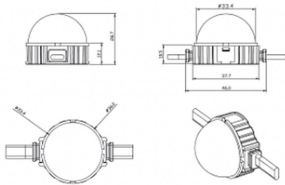

Dot

Lavov Pixel light from the family DOT with a power of 0,9 W and RGBW color. Beam angle 120 degrees. Made in die cast aluminium and PC cover. Driver not included. Controlled by DMX512 protocol. Transparent dome. Not include driver.

Item code	86.OP01.1610.01
Product type	Outdoor
Category	Pixel Light
Family	Dot

Pictograms

Scheme

Product

Real power (W)	0.9
Real luminous flux (Lm)	46.1
Beam angle (°)	104.74
IP	66
Colour	white
Control gear included	NOT
Light source	LED
Type of LED	4 CREE SMD
Average life time (h)	80000h L70B10
Colour temperature (K)	RGBW
Colour consistency (SDCM)	SDCM<3