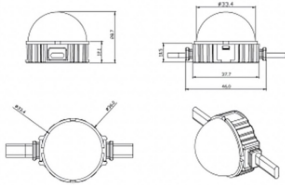

Dot

Lavov Pixel light from the family DOT with a power of 0,9 W and RGBW color. Beam angle 120 degrees. Made in die cast aluminium and PC cover. Driver not included. Controlled by DMX512 protocol. Transparent dome. Not include driver.

Item code	86.OP01.1610.01
Product type	Outdoor
Category	Pixel Light
Family	Dot

Pictograms

Scheme

Product

Real power (W)	0.9
Real luminous flux (Lm)	46.1
Beam angle (°)	104.74
IP	66
Colour	white
Control gear included	NOT
Light source	LED
Type of LED	4 CREE SMD
Average life time (h)	80000h L70B10
Colour temperature (K)	RGBW
Colour consistency (SDCM)	SDCM<3