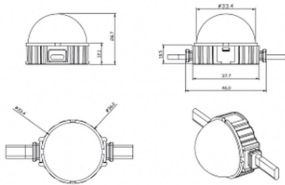

Dot

Lavov Pixel light from the family DOT with a power of 0,9 W and RGBW color. Beam angle 120 degrees. Made in die cast aluminium and PC cover. Driver not included. Controlled by DMX512 protocol. Transparent dome. Not include driver.

Item code	86.OP01.1610.01
Product type	Outdoor
Category	Pixel Light
Family	Dot
Subfamily	Dot
Pictograms	

Scheme

Product	
Real power (W)	0.9
Real luminous flux (Lm)	46.1
Beam angle (°)	104.74
IP	66
Colour	white
Control gear included	NOT
Light source	LED
Type of LED	4 CREE SMD
Average life time (h)	80000h L70B10
Colour temperature (K)	RGBW
Colour consistency (SDCM)	SDCM<3