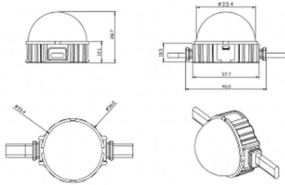

Dot

Lavov Pixel light from the family DOT with a power of 0,9 W and RGBW color. Beam angle 120 degrees. Made in die cast aluminium and PC cover. Driver not included. Controlled by DMX512 protocol. Transparent dome. Not include driver.

Item code	86.OP01.1610.01
Product type	Outdoor
Category	Pixel Light
Family	Dot
Subfamily	Dot
Pictograms	

Scheme

Product	
Real power (W)	0.9
Real luminous flux (Lm)	46.1
Beam angle (°)	104.74
IP	66
Colour	white
Control gear included	NOT
Light source	LED
Type of LED	4 CREE SMD
Average life time (h)	80000h L70B10
Colour temperature (K)	RGBW
Colour consistency (SDCM)	SDCM<3