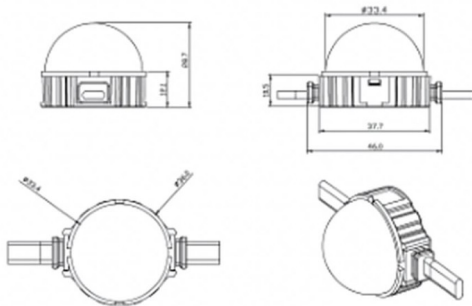

Dot

Lavov Pixel light from the family DOT with a power of 0,9 W and RGBW color. Beam angle 120 degrees. Made in die cast aluminium and PC cover. Driver not included. Controlled by DMX512 protocol. Transparent dome. Not include driver.

Item code	86.OP01.1610.02
Product type	Outdoor
Category	Pixel Light
Family	Dot

Pictograms

Scheme

Product	
Real power (W)	0.9
Real luminous flux (Lm)	46.1
Beam angle (&ordm;)	104.74
IP	66
Colour	black
Control gear included	NOT
Light source	LED
Type of LED	4 CREE SMD
Average life time (h)	80000h L70B10
Colour temperature (K)	RGBW
Colour consistency (SDCM)	SDCM<3