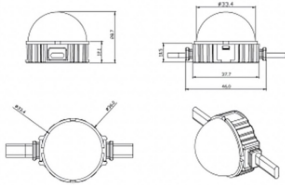

### Dot

Lavov Pixel light from the family DOT with a power of 0,9 W and RGBW color. Beam angle 120 degrees. Made in die cast aluminium and PC cover. Driver not included. Controlled by DMX512 protocol. Transparent dome. Not include driver.

<b>Item code</b>	<b>86.OP01.1610.02</b>
<b>Product type</b>	<b>Outdoor</b>
<b>Category</b>	<b>Pixel Light</b>
<b>Family</b>	<b>Dot</b>

### Product

<b>Real power (W)</b>	<b>0.9</b>
<b>Real luminous flux (Lm)</b>	<b>46.1</b>
<b>Beam angle (°)</b>	<b>104.74</b>
<b>IP</b>	<b>66</b>
<b>Colour</b>	<b>black</b>
<b>Control gear included</b>	<b>NOT</b>
<b>Light source</b>	<b>LED</b>
<b>Type of LED</b>	<b>4 CREE SMD</b>
<b>Average life time (h)</b>	<b>80000h L70B10</b>
<b>Colour temperature (K)</b>	<b>RGBW</b>
<b>Colour consistency (SDCM)</b>	<b>SDCM&lt;3</b>