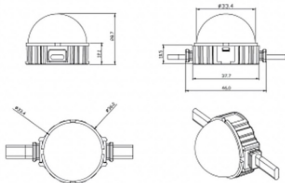

Dot

Lavov Pixel light from the family DOT with a power of 0,9 W and RGBW color. Beam angle 120 degrees. Made in die cast aluminium and PC cover. Driver not included. Controlled by DMX512 protocol. Transparent dome. Not include driver.

Item code 86.OP01.1610.02

Product type Outdoor

Category Pixel Light

Family Dot

Pictograms

Scheme

Product

Real power (W) 0.9

Real luminous flux (Lm) 46.1

Beam angle (°) 104.74

IP 66

Colour black

Control gear included NOT

Light source LED

Type of LED 4 CREE SMD

Average life time (h) 80000h L70B10