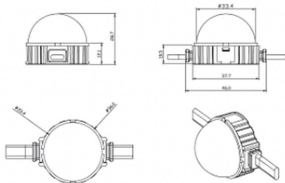

### Dot

Lavov Pixel light from the family DOT with a power of 0,9 W and RGBW color. Beam angle 120 degrees. Made in die cast aluminium and PC cover. Driver not included. Controlled by DMX512 protocol. Transparent dome. Not include driver.

### Product

**Real power (W)** 0.9

**Real luminous flux (Lm)** 46.1

**Beam angle (°)** 104.74

**IP** 66

**Colour** black

**Control gear included** NOT

**Light source** LED