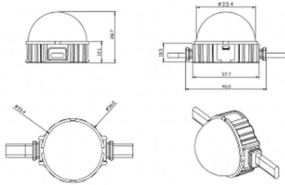

### Dot

Lavov Pixel light from the family DOT with a power of 0,9 W and RGBW color. Beam angle 120 degrees. Made in die cast aluminium and PC cover. Driver not included. Controlled by DMX512 protocol. Transparent dome. Not include driver.

### Scheme

Product	
Real power (W)	0.9
Real luminous flux (Lm)	46.1
Beam angle (°)	104.74
IP	66
Colour	black
Control gear included	NOT
Light source	LED
Type of LED	4 CREE SMD
Average life time (h)	80000h L70B10
Colour temperature (K)	RGBW
Colour consistency (SDCM)	SDCM<3