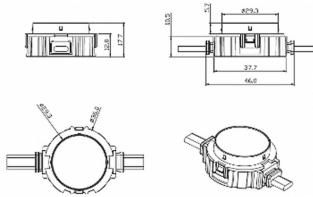

Dot

Lavov Pixel light from the family DOT with a power of 0,9 W and RGBW color. Beam angle 120 degrees. Made in die cast aluminium and PC cover. Driver not included. Controlled by DMX512 protocol. Transparent flat. Not include driver.

Item code 86.OP01.1620.01

Product type Outdoor

Category Pixel Light

Family Dot

Pictograms

Scheme

Product

Real power (W) 0.9

Real luminous flux (Lm) 46.1

Beam angle (°) 104.74

IP 66

Colour white

Control gear included NOT

Light source LED

Type of LED 4 CREE SMD

Average life time (h) 80000h L70B10