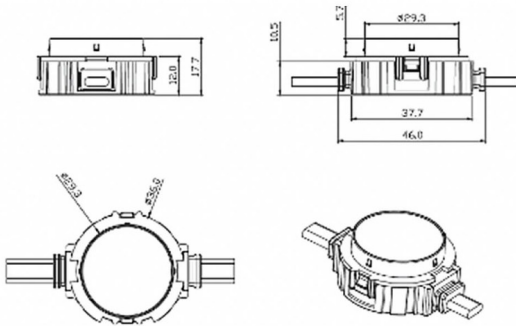

Dot

Lavov Pixel light from the family DOT with a power of 0,9 W and RGBW color. Beam angle 120 degrees. Made in die cast aluminium and PC cover. Driver not included. Controlled by DMX512 protocol. Transparent flat. Not include driver.

Item code	86.OP01.1620.01
Product type	Outdoor
Category	Pixel Light
Family	Dot

Pictograms

Scheme

Product	
Real power (W)	0.9
Real luminous flux (Lm)	46.1
Beam angle (&ordm;)	104.74
IP	66
Colour	white
Control gear included	NOT
Light source	LED
Type of LED	4 CREE SMD
Average life time (h)	80000h L70B10
Colour temperature (K)	RGBW
Colour consistency (SDCM)	SDCM<3