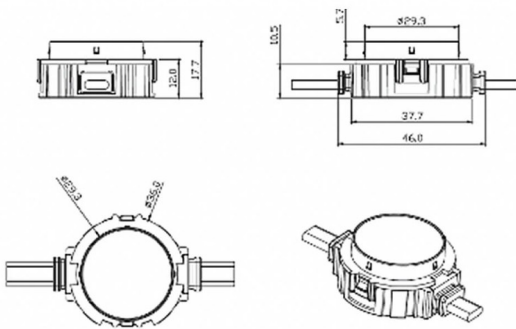

**Dot**

Lavov Pixel light from the family DOT with a power of 0,9 W and RGBW color. Beam angle 120 degrees. Made in die cast aluminium and PC cover. Driver not included. Controlled by DMX512 protocol. Transparent flat. Not include driver.

<b>Item code</b>	<b>86.OP01.1620.01</b>
<b>Product type</b>	<b>Outdoor</b>
<b>Category</b>	<b>Pixel Light</b>
<b>Family</b>	<b>Dot</b>

**Pictograms**

**Scheme**

<b>Product</b>	
<b>Real power (W)</b>	<b>0.9</b>
<b>Real luminous flux (Lm)</b>	<b>46.1</b>
<b>Beam angle (°)</b>	<b>104.74</b>
<b>IP</b>	<b>66</b>
<b>Colour</b>	<b>white</b>
<b>Control gear included</b>	<b>NOT</b>
<b>Light source</b>	<b>LED</b>
<b>Type of LED</b>	<b>4 CREE SMD</b>
<b>Average life time (h)</b>	<b>80000h L70B10</b>
<b>Colour temperature (K)</b>	<b>RGBW</b>
<b>Colour consistency (SDCM)</b>	<b>SDCM3</b>