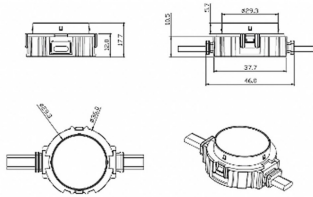

Dot

Lavov Pixel light from the family DOT with a power of 0,9 W and RGBW color. Beam angle 120 degrees. Made in die cast aluminium and PC cover. Driver not included. Controlled by DMX512 protocol. Transparent flat. Not include driver.

Item code	86.OP01.1620.01
Product type	Outdoor
Category	Pixel Light
Family	Dot
Subfamily	Dot
Pictograms	

Scheme

Product	
Real power (W)	0.9
Real luminous flux (Lm)	46.1
Beam angle (°)	104.74
IP	66
Colour	white
Control gear included	NOT
Light source	LED
Type of LED	4 CREE SMD
Average life time (h)	80000h L70B10
Colour temperature (K)	RGBW
Colour consistency (SDCM)	SDCM<3