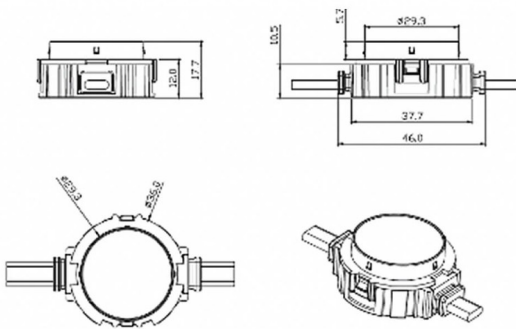

Dot

Lavov Pixel light from the family DOT with a power of 0,9 W and RGBW color. Beam angle 120 degrees. Made in die cast aluminium and PC cover. Driver not included. Controlled by DMX512 protocol. Transparent flat. Not include driver.

Scheme

Item code	86.OP01.1620.01
Product type	Outdoor
Category	Pixel Light
Family	Dot
Subfamily	Dot
Pictograms	

Product	
Real power (W)	0.9
Real luminous flux (Lm)	46.1
Beam angle (°)	104.74
IP	66
Colour	white
Control gear included	NOT
Light source	LED
Type of LED	4 CREE SMD
Average life time (h)	80000h L70B10
Colour temperature (K)	RGBW
Colour consistency (SDCM)	SDCM3