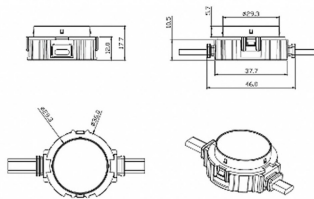

Dot

Lavov Pixel light from the family DOT with a power of 0,9 W and RGBW color. Beam angle 120 degrees. Made in die cast aluminium and PC cover. Driver not included. Controlled by DMX512 protocol. Transparent flat. Not include driver.

Item code	86.OP01.1620.01
Product type	Outdoor
Category	Pixel Light
Family	Dot
Subfamily	Dot

Pictograms

850°

CRI
80

SDCM
3

Driver
EXCL.

On
Off

IP
66

Scheme

Product	
Real power (W)	0.9
Real luminous flux (Lm)	46.1
Beam angle (°)	104.74
IP	66
Colour	white
Control gear included	NOT
Light source	LED
Type of LED	4 CREE SMD
Average life time (h)	80000h L70B10
Colour temperature (K)	RGBW
Colour consistency (SDCM)	SDCM<3