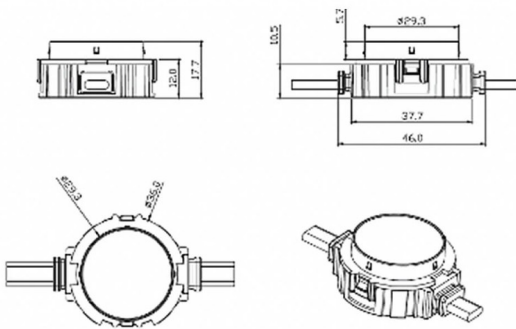

### Dot

Lavov Pixel light from the family DOT with a power of 0,9 W and RGBW color. Beam angle 120 degrees. Made in die cast aluminium and PC cover. Driver not included. Controlled by DMX512 protocol. Transparent flat. Not include driver.

<b>Item code</b>	<b>86.OP01.1620.02</b>
<b>Product type</b>	<b>Outdoor</b>
<b>Category</b>	<b>Pixel Light</b>
<b>Family</b>	<b>Dot</b>

### Scheme

<b>Product</b>	
<b>Real power (W)</b>	<b>0.9</b>
<b>Real luminous flux (Lm)</b>	<b>46.1</b>
<b>Beam angle (°)</b>	<b>104.74</b>
<b>IP</b>	<b>66</b>
<b>Colour</b>	<b>black</b>
<b>Control gear included</b>	<b>NOT</b>
<b>Light source</b>	<b>LED</b>
<b>Type of LED</b>	<b>4 CREE SMD</b>
<b>Average life time (h)</b>	<b>80000h L70B10</b>
<b>Colour temperature (K)</b>	<b>RGBW</b>
<b>Colour consistency (SDCM)</b>	<b>SDCM3</b>