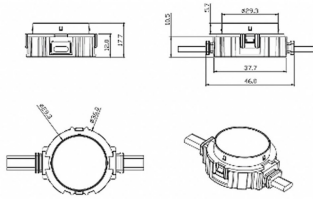

### Dot

Lavov Pixel light from the family DOT with a power of 0,9 W and RGBW color. Beam angle 120 degrees. Made in die cast aluminium and PC cover. Driver not included. Controlled by DMX512 protocol. Transparent flat. Not include driver.

<b>Item code</b>	<b>86.OP01.1620.02</b>
<b>Product type</b>	<b>Outdoor</b>
<b>Category</b>	<b>Pixel Light</b>
<b>Family</b>	<b>Dot</b>

### Product

<b>Real power (W)</b>	<b>0.9</b>
<b>Real luminous flux (Lm)</b>	<b>46.1</b>
<b>Beam angle (°)</b>	<b>104.74</b>
<b>IP</b>	<b>66</b>
<b>Colour</b>	<b>black</b>
<b>Control gear included</b>	<b>NOT</b>
<b>Light source</b>	<b>LED</b>
<b>Type of LED</b>	<b>4 CREE SMD</b>
<b>Average life time (h)</b>	<b>80000h L70B10</b>
<b>Colour temperature (K)</b>	<b>RGBW</b>
<b>Colour consistency (SDCM)</b>	<b>SDCM&lt;3</b>