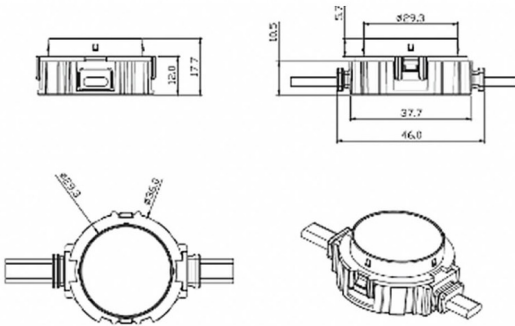

### Dot

Lavov Pixel light from the family DOT with a power of 0,9 W and RGBW color. Beam angle 120 degrees. Made in die cast aluminium and PC cover. Driver not included. Controlled by DMX512 protocol. Transparent flat. Not include driver.

<b>Item code</b>	<b>86.OP01.1620.02</b>
<b>Product type</b>	<b>Outdoor</b>
<b>Category</b>	<b>Pixel Light</b>
<b>Family</b>	<b>Dot</b>

### Scheme

<b>Product</b>	
<b>Real power (W)</b>	<b>0.9</b>
<b>Real luminous flux (Lm)</b>	<b>46.1</b>
<b>Beam angle (&amp;ordm;)</b>	<b>104.74</b>
<b>IP</b>	<b>66</b>
<b>Colour</b>	<b>black</b>
<b>Control gear included</b>	<b>NOT</b>
<b>Light source</b>	<b>LED</b>
<b>Type of LED</b>	<b>4 CREE SMD</b>
<b>Average life time (h)</b>	<b>80000h L70B10</b>
<b>Colour temperature (K)</b>	<b>RGBW</b>
<b>Colour consistency (SDCM)</b>	<b>SDCM&lt;3</b>