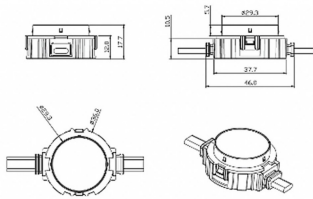

Dot

Lavov Pixel light from the family DOT with a power of 0,9 W and RGBW color. Beam angle 120 degrees. Made in die cast aluminium and PC cover. Driver not included. Controlled by DMX512 protocol. Transparent flat. Not include driver.

Item code	86.OP01.1620.02
Product type	Outdoor
Category	Pixel Light
Family	Dot

Pictograms

Scheme

Product

Real power (W)	0.9
Real luminous flux (Lm)	46.1
Beam angle (°)	104.74
IP	66
Colour	black
Control gear included	NOT
Light source	LED
Type of LED	4 CREE SMD
Average life time (h)	80000h L70B10
Colour temperature (K)	RGBW
Colour consistency (SDCM)	SDCM<3