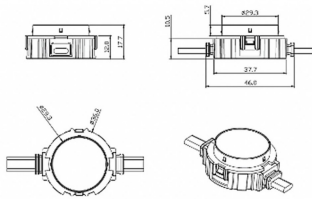

### Dot

Lavov Pixel light from the family DOT with a power of 0,9 W and RGBW color. Beam angle 120 degrees. Made in die cast aluminium and PC cover. Driver not included. Controlled by DMX512 protocol. Transparent flat. Not include driver.

|                     |                        |
|---------------------|------------------------|
| <b>Item code</b>    | <b>86.OP01.1620.02</b> |
| <b>Product type</b> | <b>Outdoor</b>         |
| <b>Category</b>     | <b>Pixel Light</b>     |
| <b>Family</b>       | <b>Dot</b>             |

### Product

|                                  |                      |
|----------------------------------|----------------------|
| <b>Real power (W)</b>            | <b>0.9</b>           |
| <b>Real luminous flux (Lm)</b>   | <b>46.1</b>          |
| <b>Beam angle (°)</b>            | <b>104.74</b>        |
| <b>IP</b>                        | <b>66</b>            |
| <b>Colour</b>                    | <b>black</b>         |
| <b>Control gear included</b>     | <b>NOT</b>           |
| <b>Light source</b>              | <b>LED</b>           |
| <b>Type of LED</b>               | <b>4 CREE SMD</b>    |
| <b>Average life time (h)</b>     | <b>80000h L70B10</b> |
| <b>Colour temperature (K)</b>    | <b>RGBW</b>          |
| <b>Colour consistency (SDCM)</b> | <b>SDCM&lt;3</b>     |