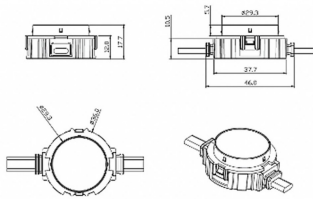

Dot

Lavov Pixel light from the family DOT with a power of 0,9 W and RGBW color. Beam angle 120 degrees. Made in die cast aluminium and PC cover. Driver not included. Controlled by DMX512 protocol. Transparent flat. Not include driver.

Item code	86.OP01.1620.02
Product type	Outdoor
Category	Pixel Light
Family	Dot
Subfamily	Dot
Pictograms	

Scheme

Product

Real power (W)	0.9
Real luminous flux (Lm)	46.1
Beam angle (°)	104.74
IP	66
Colour	black
Control gear included	NOT
Light source	LED
Type of LED	4 CREE SMD
Average life time (h)	80000h L70B10
Colour temperature (K)	RGBW
Colour consistency (SDCM)	SDCM<3