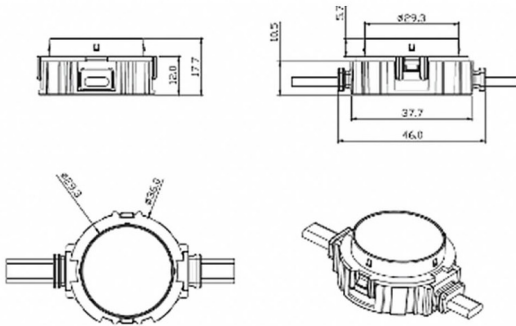

Dot

Lavov Pixel light from the family DOT with a power of 0,9 W and RGBW color. Beam angle 120 degrees. Made in die cast aluminium and PC cover. Driver not included. Controlled by DMX512 protocol. Transparent flat. Not include driver.

Scheme

Item code	86.OP01.1620.02
Product type	Outdoor
Category	Pixel Light
Family	Dot
Subfamily	Dot

Pictograms

Product

Real power (W)	0.9
Real luminous flux (Lm)	46.1
Beam angle (°)	104.74
IP	66
Colour	black
Control gear included	NOT
Light source	LED
Type of LED	4 CREE SMD
Average life time (h)	80000h L70B10
Colour temperature (K)	RGBW
Colour consistency (SDCM)	SDCM3