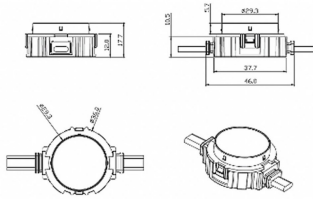

Dot

Lavov Pixel light from the family DOT with a power of 0,9 W and RGBW color. Beam angle 120 degrees. Made in die cast aluminium and PC cover. Driver not included. Controlled by DMX512 protocol. Transparent flat. Not include driver.

Item code	86.OP01.1620.02
Product type	Outdoor
Category	Pixel Light
Family	Dot
Subfamily	Dot
Pictograms	

Scheme

Product

Real power (W)	0.9
Real luminous flux (Lm)	46.1
Beam angle (°)	104.74
IP	66
Colour	black
Control gear included	NOT
Light source	LED
Type of LED	4 CREE SMD
Average life time (h)	80000h L70B10
Colour temperature (K)	RGBW
Colour consistency (SDCM)	SDCM<3