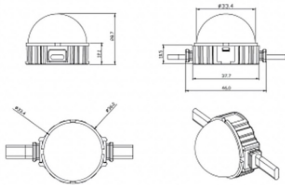

### Dot

Lavov Pixel light from the family DOT with a power of 1,44 W and RGB color. Beam angle 120 degrees. Made in die cast aluminium and PC cover. Driver not included. Controlled by DMX512 protocol. Milky dome. Not include driver.

### Product

**Real power (W)** 1.44

**Real luminous flux (Lm)** 25.83

**Beam angle (°)** 99.78

**IP** 66

**Colour** white

**Control gear included** NOT

**Light source** LED