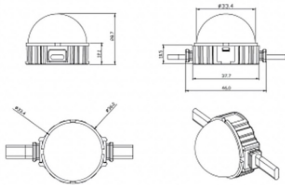

Dot

Lavov Pixel light from the family DOT with a power of 1,44 W and RGB color. Beam angle 120 degrees. Made in die cast aluminium and PC cover. Driver not included. Controlled by DMX512 protocol. Milky dome. Not include driver.

Item code 86.OP01.2000.01

Product type Outdoor

Category Pixel Light

Family Dot

Pictograms

Scheme

Product

Real power (W) 1.44

Real luminous flux (Lm) 25.83

Beam angle (°) 99.78

IP 66

Colour white

Control gear included NOT

Light source LED

Type of LED 6 CREE SMD

Average life time (h) 80000h L70B10