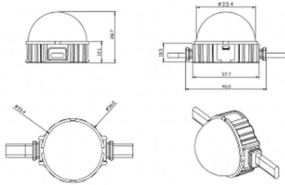

Dot

Lavov Pixel light from the family DOT with a power of 1,44 W and RGB color. Beam angle 120 degrees. Made in die cast aluminium and PC cover. Driver not included. Controlled by DMX512 protocol. Milky dome. Not include driver.

Item code	86.OP01.2000.01
Product type	Outdoor
Category	Pixel Light
Family	Dot
Subfamily	Dot
Pictograms	

Scheme

Product

Real power (W)	1.44
Real luminous flux (Lm)	25.83
Beam angle (°)	99.78
IP	66
Colour	white
Control gear included	NOT
Light source	LED
Type of LED	6 CREE SMD
Average life time (h)	80000h L70B10
Colour temperature (K)	RGB
Colour consistency (SDCM)	SDCM<3