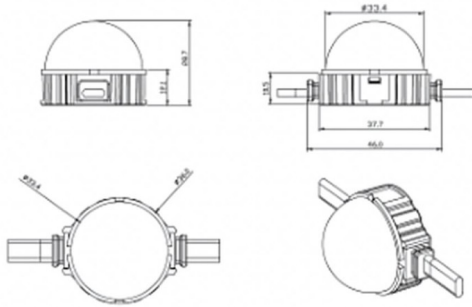

Dot

Lavov Pixel light from the family DOT with a power of 1,44 W and RGB color. Beam angle 120 degrees. Made in die cast aluminium and PC cover. Driver not included. Controlled by DMX512 protocol. Milky dome. Not include driver.

Scheme

Item code	86.OP01.2000.01
Product type	Outdoor
Category	Pixel Light
Family	Dot
Subfamily	Dot

Pictograms

Product	
Real power (W)	1.44
Real luminous flux (Lm)	25.83
Beam angle (°)	99.78
IP	66
Colour	white
Control gear included	NOT
Light source	LED
Type of LED	6 CREE SMD
Average life time (h)	80000h L70B10
Colour temperature (K)	RGB
Colour consistency (SDCM)	SDCM3