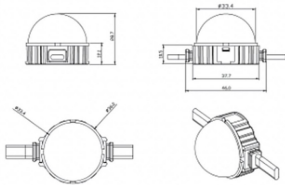

### Dot

Lavov Pixel light from the family DOT with a power of 1,44 W and RGB color. Beam angle 120 degrees. Made in die cast aluminium and PC cover. Driver not included. Controlled by DMX512 protocol. Milky dome. Not include driver.

### Product

**Real power (W)** 1.44

**Real luminous flux (Lm)** 25.83

**Beam angle (°)** 99.78

**IP** 66

**Colour** black

**Control gear included** NOT

**Light source** LED