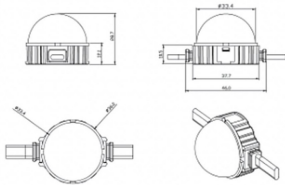

Dot

Lavov Pixel light from the family DOT with a power of 1,44 W and RGB color. Beam angle 120 degrees. Made in die cast aluminium and PC cover. Driver not included. Controlled by DMX512 protocol. Milky dome. Not include driver.

Item code 86.OP01.2000.02

Product type Outdoor

Category Pixel Light

Family Dot

Pictograms

Scheme

Product

Real power (W) 1.44

Real luminous flux (Lm) 25.83

Beam angle (°) 99.78

IP 66

Colour black

Control gear included NOT

Light source LED

Type of LED 6 CREE SMD

Average life time (h) 80000h L70B10