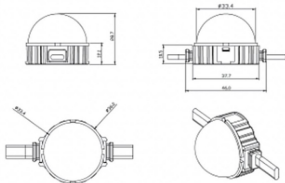

### Dot

Lavov Pixel light from the family DOT with a power of 1,44 W and RGB color. Beam angle 120 degrees. Made in die cast aluminium and PC cover. Driver not included. Controlled by DMX512 protocol. Milky dome. Not include driver.

### Scheme

Product	
Real power (W)	1.44
Real luminous flux (Lm)	25.83
Beam angle (°)	99.78
IP	66
Colour	black
Control gear included	NOT
Light source	LED
Type of LED	6 CREE SMD
Average life time (h)	80000h L70B10
Colour temperature (K)	RGB
Colour consistency (SDCM)	SDCM<3