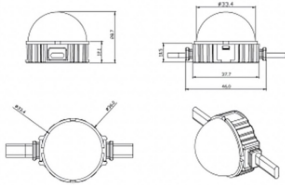

### Dot

Lavov Pixel light from the family DOT with a power of 1,44 W and RGB color. Beam angle 120 degrees. Made in die cast aluminium and PC cover. Driver not included. Controlled by DMX512 protocol. Transparent dome. Not include driver.

<b>Item code</b>	<b>86.OP01.2010.01</b>
<b>Product type</b>	<b>Outdoor</b>
<b>Category</b>	<b>Pixel Light</b>
<b>Family</b>	<b>Dot</b>

### Product

<b>Real power (W)</b>	<b>1.44</b>
<b>Real luminous flux (Lm)</b>	<b>25.83</b>
<b>Beam angle (°)</b>	<b>99.78</b>
<b>IP</b>	<b>66</b>
<b>Colour</b>	<b>white</b>
<b>Control gear included</b>	<b>NOT</b>
<b>Light source</b>	<b>LED</b>
<b>Type of LED</b>	<b>6 CREE SMD</b>
<b>Average life time (h)</b>	<b>80000h L70B10</b>
<b>Colour temperature (K)</b>	<b>RGB</b>
<b>Colour consistency (SDCM)</b>	<b>SDCM&lt;3</b>