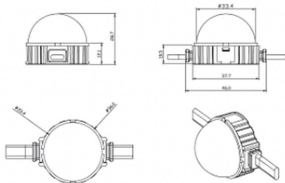

Dot

Lavov Pixel light from the family DOT with a power of 1,44 W and RGB color. Beam angle 120 degrees. Made in die cast aluminium and PC cover. Driver not included. Controlled by DMX512 protocol. Transparent dome. Not include driver.

Item code 86.OP01.2010.01

Product type Outdoor

Category Pixel Light

Family Dot

Pictograms

Scheme

Product

Real power (W) 1.44

Real luminous flux (Lm) 25.83

Beam angle (°) 99.78

IP 66

Colour white

Control gear included NOT

Light source LED

Type of LED 6 CREE SMD

Average life time (h) 80000h L70B10