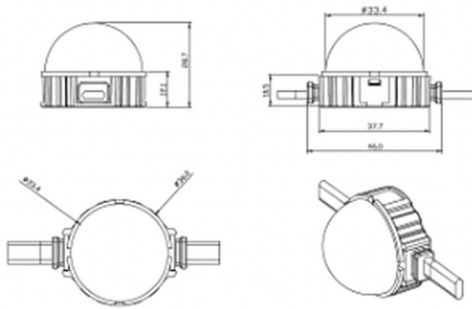

Dot

Lavov Pixel light from the family DOT with a power of 1,44 W and RGB color. Beam angle 120 degrees. Made in die cast aluminium and PC cover. Driver not included. Controlled by DMX512 protocol. Transparent dome. Not include driver.

Item code	86.OP01.2010.01
Product type	Outdoor
Category	Pixel Light
Family	Dot

Pictograms

Scheme

Product	
Real power (W)	1.44
Real luminous flux (Lm)	25.83
Beam angle (°)	99.78
IP	66
Colour	white
Control gear included	NOT
Light source	LED
Type of LED	6 CREE SMD
Average life time (h)	80000h L70B10
Colour temperature (K)	RGB
Colour consistency (SDCM)	SDCM3