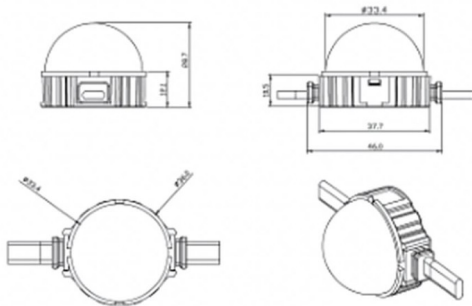

Dot

Lavov Pixel light from the family DOT with a power of 1,44 W and RGB color. Beam angle 120 degrees. Made in die cast aluminium and PC cover. Driver not included. Controlled by DMX512 protocol. Transparent dome. Not include driver.

| | |
|---------------------|------------------------|
| Item code | 86.OP01.2010.01 |
| Product type | Outdoor |
| Category | Pixel Light |
| Family | Dot |

Pictograms

Scheme

| | |
|----------------------------------|----------------------|
| Product | |
| Real power (W) | 1.44 |
| Real luminous flux (Lm) | 25.83 |
| Beam angle (&ordm;) | 99.78 |
| IP | 66 |
| Colour | white |
| Control gear included | NOT |
| Light source | LED |
| Type of LED | 6 CREE SMD |
| Average life time (h) | 80000h L70B10 |
| Colour temperature (K) | RGB |
| Colour consistency (SDCM) | SDCM<3 |