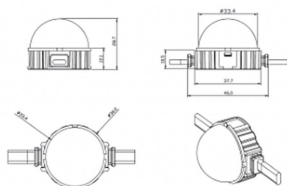

Dot

Lavov Pixel light from the family DOT with a power of 1,44 W and RGB color. Beam angle 120 degrees. Made in die cast aluminium and PC cover. Driver not included. Controlled by DMX512 protocol. Transparent dome. Not include driver.

Item code 86.OP01.2010.01

Product type Outdoor

Category Pixel Light

Family Dot

Pictograms

Scheme

Product

Real power (W) 1.44

Real luminous flux (Lm) 25.83

Beam angle (°) 99.78

IP 66

Colour white

Control gear included NOT

Light source LED

Type of LED 6 CREE SMD

Average life time (h) 80000h L70B10