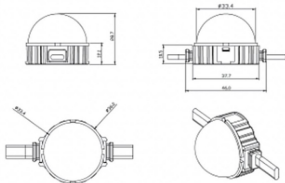

### Dot

Lavov Pixel light from the family DOT with a power of 1,44 W and RGB color. Beam angle 120 degrees. Made in die cast aluminium and PC cover. Driver not included. Controlled by DMX512 protocol. Transparent dome. Not include driver.

<b>Item code</b>	<b>86.OP01.2010.01</b>
<b>Product type</b>	<b>Outdoor</b>
<b>Category</b>	<b>Pixel Light</b>
<b>Family</b>	<b>Dot</b>
<b>Subfamily</b>	<b>Dot</b>
<b>Pictograms</b>	

### Product

<b>Real power (W)</b>	<b>1.44</b>
<b>Real luminous flux (Lm)</b>	<b>25.83</b>
<b>Beam angle (°)</b>	<b>99.78</b>
<b>IP</b>	<b>66</b>
<b>Colour</b>	<b>white</b>
<b>Control gear included</b>	<b>NOT</b>
<b>Light source</b>	<b>LED</b>
<b>Type of LED</b>	<b>6 CREE SMD</b>
<b>Average life time (h)</b>	<b>80000h L70B10</b>
<b>Colour temperature (K)</b>	<b>RGB</b>
<b>Colour consistency (SDCM)</b>	<b>SDCM&lt;3</b>