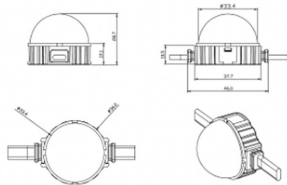

Dot

Lavov Pixel light from the family DOT with a power of 1,44 W and RGB color. Beam angle 120 degrees. Made in die cast aluminium and PC cover. Driver not included. Controlled by DMX512 protocol. Transparent dome. Not include driver.

Item code	86.OP01.2010.01
Product type	Outdoor
Category	Pixel Light
Family	Dot
Subfamily	Dot

Pictograms

850°

CRI

80

SDCM

3

Driver
EXCL.

On
Off

IP

66

Scheme

Product	
Real power (W)	1.44
Real luminous flux (Lm)	25.83
Beam angle (°)	99.78
IP	66
Colour	white
Control gear included	NOT
Light source	LED
Type of LED	6 CREE SMD
Average life time (h)	80000h L70B10
Colour temperature (K)	RGB
Colour consistency (SDCM)	SDCM<3