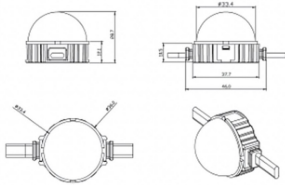

### Dot

Lavov Pixel light from the family DOT with a power of 1,44 W and RGB color. Beam angle 120 degrees. Made in die cast aluminium and PC cover. Driver not included. Controlled by DMX512 protocol. Transparent dome. Not include driver.

<b>Item code</b>	<b>86.OP01.2010.02</b>
<b>Product type</b>	<b>Outdoor</b>
<b>Category</b>	<b>Pixel Light</b>
<b>Family</b>	<b>Dot</b>

### Product

<b>Real power (W)</b>	<b>1.44</b>
<b>Real luminous flux (Lm)</b>	<b>25.83</b>
<b>Beam angle (°)</b>	<b>99.78</b>
<b>IP</b>	<b>66</b>
<b>Colour</b>	<b>black</b>
<b>Control gear included</b>	<b>NOT</b>
<b>Light source</b>	<b>LED</b>
<b>Type of LED</b>	<b>6 CREE SMD</b>
<b>Average life time (h)</b>	<b>80000h L70B10</b>
<b>Colour temperature (K)</b>	<b>RGB</b>
<b>Colour consistency (SDCM)</b>	<b>SDCM&lt;3</b>