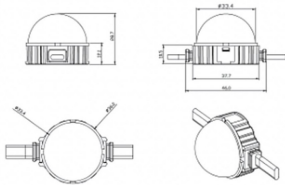

### Dot

Lavov Pixel light from the family DOT with a power of 1,44 W and RGB color. Beam angle 120 degrees. Made in die cast aluminium and PC cover. Driver not included. Controlled by DMX512 protocol. Transparent dome. Not include driver.

### Product

**Real power (W)** 1.44

**Real luminous flux (Lm)** 25.83

**Beam angle (°)** 99.78

**IP** 66

**Colour** black

**Control gear included** NOT

**Light source** LED