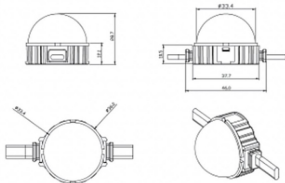

Dot

Lavov Pixel light from the family DOT with a power of 1,44 W and RGB color. Beam angle 120 degrees. Made in die cast aluminium and PC cover. Driver not included. Controlled by DMX512 protocol. Transparent dome. Not include driver.

Item code	86.OP01.2010.02
Product type	Outdoor
Category	Pixel Light
Family	Dot
Subfamily	Dot
Pictograms	

Scheme

Product	
Real power (W)	1.44
Real luminous flux (Lm)	25.83
Beam angle (°)	99.78
IP	66
Colour	black
Control gear included	NOT
Light source	LED
Type of LED	6 CREE SMD
Average life time (h)	80000h L70B10
Colour temperature (K)	RGB
Colour consistency (SDCM)	SDCM<3