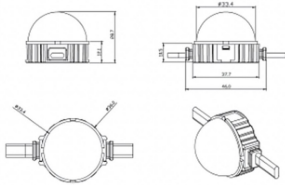

Dot

Lavov Pixel light from the family DOT with a power of 1,44 W and RGB color. Beam angle 120 degrees. Made in die cast aluminium and PC cover. Driver not included. Controlled by DMX512 protocol. Transparent dome. Not include driver.

Item code	86.OP01.2010.02
Product type	Outdoor
Category	Pixel Light
Family	Dot
Subfamily	Dot
Pictograms	

Scheme

Product	
Real power (W)	1.44
Real luminous flux (Lm)	25.83
Beam angle (°)	99.78
IP	66
Colour	black
Control gear included	NOT
Light source	LED
Type of LED	6 CREE SMD
Average life time (h)	80000h L70B10
Colour temperature (K)	RGB
Colour consistency (SDCM)	SDCM<3