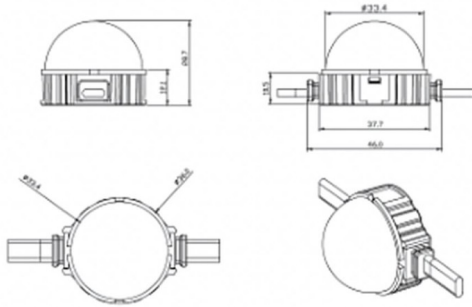

Dot

Lavov Pixel light from the family DOT with a power of 1,44 W and RGB color. Beam angle 120 degrees. Made in die cast aluminium and PC cover. Driver not included. Controlled by DMX512 protocol. Transparent dome. Not include driver.

Scheme

Item code	86.OP01.2010.02
Product type	Outdoor
Category	Pixel Light
Family	Dot
Subfamily	Dot

Pictograms

Product	
Real power (W)	1.44
Real luminous flux (Lm)	25.83
Beam angle (°)	99.78
IP	66
Colour	black
Control gear included	NOT
Light source	LED
Type of LED	6 CREE SMD
Average life time (h)	80000h L70B10
Colour temperature (K)	RGB
Colour consistency (SDCM)	SDCM3