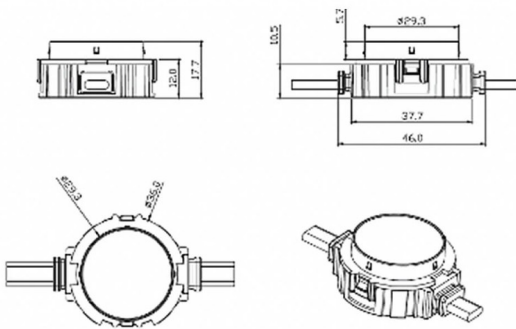

Dot

Lavov Pixel light from the family DOT with a power of 1,44 W and RGB color. Beam angle 120 degrees. Made in die cast aluminium and PC cover. Driver not included. Controlled by DMX512 protocol. Transparent flat. Not include driver.

Item code	86.OP01.2020.01
Product type	Outdoor
Category	Pixel Light
Family	Dot

Pictograms

Scheme

Product	
Real power (W)	1.44
Real luminous flux (Lm)	25.83
Beam angle (&ordm;)	99.78
IP	66
Colour	white
Control gear included	NOT
Light source	LED
Type of LED	6 CREE SMD
Average life time (h)	80000h L70B10
Colour temperature (K)	RGB
Colour consistency (SDCM)	SDCM<3