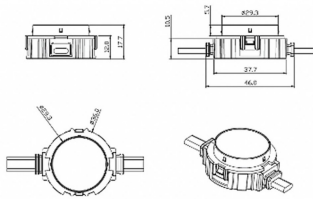

Dot

Lavov Pixel light from the family DOT with a power of 1,44 W and RGB color. Beam angle 120 degrees. Made in die cast aluminium and PC cover. Driver not included. Controlled by DMX512 protocol. Transparent flat. Not include driver.

Item code 86.OP01.2020.01

Product type Outdoor

Category Pixel Light

Family Dot

Pictograms

Scheme

Product

Real power (W) 1.44

Real luminous flux (Lm) 25.83

Beam angle (°) 99.78

IP 66

Colour white

Control gear included NOT

Light source LED

Type of LED 6 CREE SMD

Average life time (h) 80000h L70B10