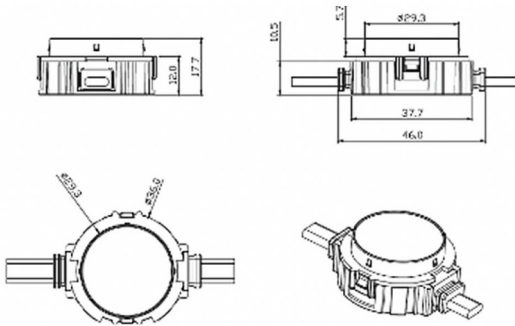

### Dot

Lavov Pixel light from the family DOT with a power of 1,44 W and RGB color. Beam angle 120 degrees. Made in die cast aluminium and PC cover. Driver not included. Controlled by DMX512 protocol. Transparent flat. Not include driver.

<b>Item code</b>	<b>86.OP01.2020.01</b>
<b>Product type</b>	<b>Outdoor</b>
<b>Category</b>	<b>Pixel Light</b>
<b>Family</b>	<b>Dot</b>

### Scheme

<b>Product</b>	
<b>Real power (W)</b>	<b>1.44</b>
<b>Real luminous flux (Lm)</b>	<b>25.83</b>
<b>Beam angle (°)</b>	<b>99.78</b>
<b>IP</b>	<b>66</b>
<b>Colour</b>	<b>white</b>
<b>Control gear included</b>	<b>NOT</b>
<b>Light source</b>	<b>LED</b>
<b>Type of LED</b>	<b>6 CREE SMD</b>
<b>Average life time (h)</b>	<b>80000h L70B10</b>
<b>Colour temperature (K)</b>	<b>RGB</b>
<b>Colour consistency (SDCM)</b>	<b>SDCM3</b>