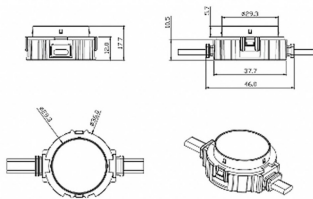

Dot

Lavov Pixel light from the family DOT with a power of 1,44 W and RGB color. Beam angle 120 degrees. Made in die cast aluminium and PC cover. Driver not included. Controlled by DMX512 protocol. Transparent flat. Not include driver.

Item code	86.OP01.2020.01
Product type	Outdoor
Category	Pixel Light
Family	Dot

Pictograms

Scheme

Product	
Real power (W)	1.44
Real luminous flux (Lm)	25.83
Beam angle (°)	99.78
IP	66
Colour	white
Control gear included	NOT
Light source	LED
Type of LED	6 CREE SMD
Average life time (h)	80000h L70B10
Colour temperature (K)	RGB
Colour consistency (SDCM)	SDCM<3