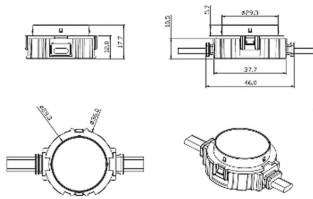

### Dot

Lavov Pixel light from the family DOT with a power of 1,44 W and RGB color. Beam angle 120 degrees. Made in die cast aluminium and PC cover. Driver not included. Controlled by DMX512 protocol. Transparent flat. Not include driver.

### Product

**Real power (W)** 1.44

**Real luminous flux (Lm)** 25.83

**Beam angle (°)** 99.78

**IP** 66

**Colour** white

**Control gear included** NOT

**Light source** LED