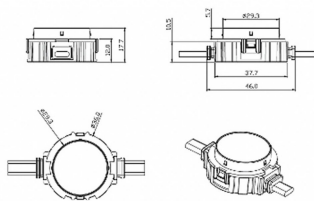

Dot

Lavov Pixel light from the family DOT with a power of 1,44 W and RGB color. Beam angle 120 degrees. Made in die cast aluminium and PC cover. Driver not included. Controlled by DMX512 protocol. Transparent flat. Not include driver.

Item code	86.OP01.2020.01
Product type	Outdoor
Category	Pixel Light
Family	Dot
Subfamily	Dot

Pictograms

- 850°
- CRI 80
- SDCM 3
- CE
- Driver EXCL.
- On / Off
- RGB
- IP 66

Scheme

Product	
Real power (W)	1.44
Real luminous flux (Lm)	25.83
Beam angle (°)	99.78
IP	66
Colour	white
Control gear included	NOT
Light source	LED
Type of LED	6 CREE SMD
Average life time (h)	80000h L70B10
Colour temperature (K)	RGB
Colour consistency (SDCM)	SDCM<3