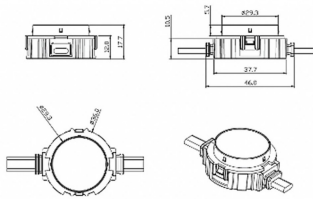

Dot

Lavov Pixel light from the family DOT with a power of 1,44 W and RGB color. Beam angle 120 degrees. Made in die cast aluminium and PC cover. Driver not included. Controlled by DMX512 protocol. Transparent flat. Not include driver.

Item code	86.OP01.2020.01
Product type	Outdoor
Category	Pixel Light
Family	Dot
Subfamily	Dot
Pictograms	

Scheme

Product	
Real power (W)	1.44
Real luminous flux (Lm)	25.83
Beam angle (°)	99.78
IP	66
Colour	white
Control gear included	NOT
Light source	LED
Type of LED	6 CREE SMD
Average life time (h)	80000h L70B10
Colour temperature (K)	RGB
Colour consistency (SDCM)	SDCM<3