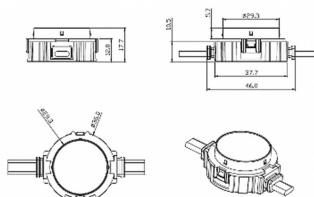

Dot

Lavov Pixel light from the family DOT with a power of 1,44 W and RGB color. Beam angle 120 degrees. Made in die cast aluminium and PC cover. Driver not included. Controlled by DMX512 protocol. Transparent flat. Not include driver.

Pictograms

Scheme

Product

Real power (W)	1.44
-----------------------	-------------

Real luminous flux (Lm)	25.83
--------------------------------	--------------

Beam angle (°)	99.78
-----------------------	--------------