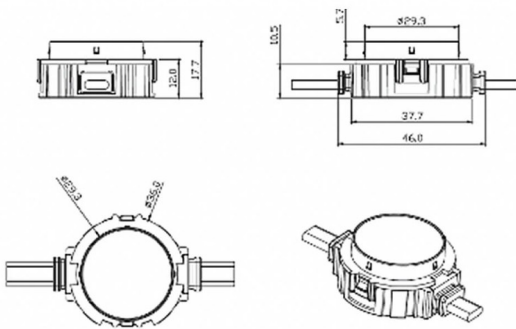

**Dot**

Lavov Pixel light from the family DOT with a power of 1,44 W and RGB color. Beam angle 120 degrees. Made in die cast aluminium and PC cover. Driver not included. Controlled by DMX512 protocol. Transparent flat. Not include driver.

<b>Item code</b>	<b>86.OP01.2020.02</b>
<b>Product type</b>	<b>Outdoor</b>
<b>Category</b>	<b>Pixel Light</b>
<b>Family</b>	<b>Dot</b>

**Pictograms**

**Scheme**

<b>Product</b>	
<b>Real power (W)</b>	<b>1.44</b>
<b>Real luminous flux (Lm)</b>	<b>25.83</b>
<b>Beam angle (&amp;ordm;)</b>	<b>99.78</b>
<b>IP</b>	<b>66</b>
<b>Colour</b>	<b>black</b>
<b>Control gear included</b>	<b>NOT</b>
<b>Light source</b>	<b>LED</b>
<b>Type of LED</b>	<b>6 CREE SMD</b>
<b>Average life time (h)</b>	<b>80000h L70B10</b>
<b>Colour temperature (K)</b>	<b>RGB</b>
<b>Colour consistency (SDCM)</b>	<b>SDCM&lt;3</b>