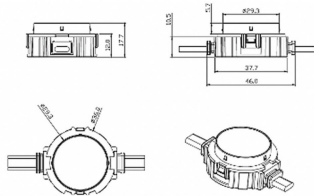

**Dot**

Lavov Pixel light from the family DOT with a power of 1,44 W and RGB color. Beam angle 120 degrees. Made in die cast aluminium and PC cover. Driver not included. Controlled by DMX512 protocol. Transparent flat. Not include driver.

<b>Item code</b>	<b>86.OP01.2020.02</b>
<b>Product type</b>	<b>Outdoor</b>
<b>Category</b>	<b>Pixel Light</b>
<b>Family</b>	<b>Dot</b>

**Pictograms**

850°

CRI 80

SDCM 3

CE

Driver EXCL.

On  
Off

RGB

IP 66

**Scheme**

**Product**

<b>Real power (W)</b>	<b>1.44</b>
<b>Real luminous flux (Lm)</b>	<b>25.83</b>
<b>Beam angle (°)</b>	<b>99.78</b>
<b>IP</b>	<b>66</b>
<b>Colour</b>	<b>black</b>
<b>Control gear included</b>	<b>NOT</b>
<b>Light source</b>	<b>LED</b>
<b>Type of LED</b>	<b>6 CREE SMD</b>
<b>Average life time (h)</b>	<b>80000h L70B10</b>
<b>Colour temperature (K)</b>	<b>RGB</b>
<b>Colour consistency (SDCM)</b>	<b>SDCM&lt;3</b>