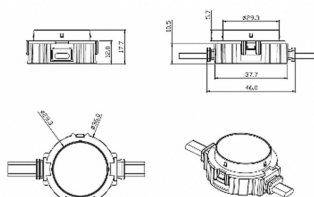

Dot

Lavov Pixel light from the family DOT with a power of 1,44 W and RGB color. Beam angle 120 degrees. Made in die cast aluminium and PC cover. Driver not included. Controlled by DMX512 protocol. Transparent flat. Not include driver.

Item code 86.OP01.2020.02

Product type Outdoor

Category Pixel Light

Family Dot

Pictograms

Scheme

Product

Real power (W) 1.44

Real luminous flux (Lm) 25.83

Beam angle (°) 99.78

IP 66

Colour black

Control gear included NOT

Light source LED

Type of LED 6 CREE SMD

Average life time (h) 80000h L70B10