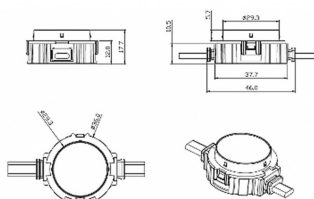

Dot

Lavov Pixel light from the family DOT with a power of 1,44 W and RGB color. Beam angle 120 degrees. Made in die cast aluminium and PC cover. Driver not included. Controlled by DMX512 protocol. Transparent flat. Not include driver.

Item code 86.OP01.2020.02

Product type Outdoor

Category Pixel Light

Family Dot

Subfamily Dot

Pictograms

Scheme

Product

Real power (W) 1.44

Real luminous flux (Lm) 25.83

Beam angle (°) 99.78

IP 66

Colour black

Control gear included NOT

Light source LED

Type of LED 6 CREE SMD