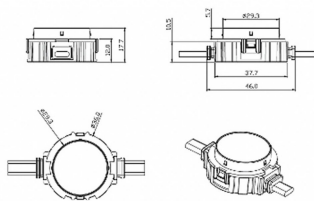

Dot

Lavov Pixel light from the family DOT with a power of 1,44 W and RGB color. Beam angle 120 degrees. Made in die cast aluminium and PC cover. Driver not included. Controlled by DMX512 protocol. Transparent flat. Not include driver.

Item code	86.OP01.2020.02
Product type	Outdoor
Category	Pixel Light
Family	Dot
Subfamily	Dot

Pictograms

-
-
-
-
-
-
-
-

Scheme

Product	
Real power (W)	1.44
Real luminous flux (Lm)	25.83
Beam angle (°)	99.78
IP	66
Colour	black
Control gear included	NOT
Light source	LED
Type of LED	6 CREE SMD
Average life time (h)	80000h L70B10
Colour temperature (K)	RGB
Colour consistency (SDCM)	SDCM<3