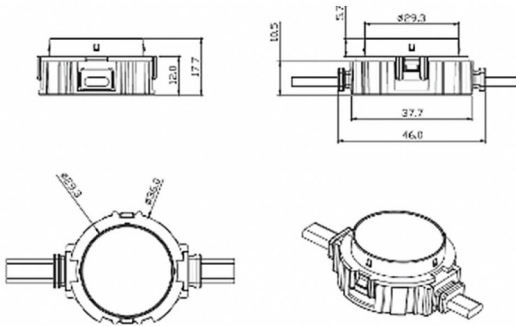

Dot

Lavov Pixel light from the family DOT with a power of 1,44 W and RGB color. Beam angle 120 degrees. Made in die cast aluminium and PC cover. Driver not included. Controlled by DMX512 protocol. Transparent flat. Not include driver.

Item code	86.OP01.2020.02
Product type	Outdoor
Category	Pixel Light
Family	Dot
Subfamily	Dot

Pictograms

Scheme

Product

Real power (W)	1.44
Real luminous flux (Lm)	25.83
Beam angle (°)	99.78
IP	66
Colour	black
Control gear included	NOT
Light source	LED
Type of LED	6 CREE SMD
Average life time (h)	80000h L70B10
Colour temperature (K)	RGB
Colour consistency (SDCM)	SDCM3