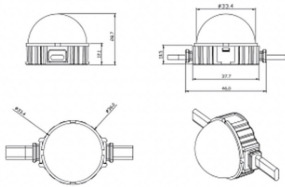

Dot

Lavov Pixel light from the family DOT with a power of 1,44 W and Single color. Beam angle 120 degrees. Made in die cast aluminium and PC cover. Driver not included. Controlled by DMX512 protocol. Milky dome. Not include driver.

Item code	86.OP01.2300.01
Product type	Outdoor
Category	Pixel Light
Family	Dot

Pictograms

Scheme

Product

Real power (W)	1.44
Real luminous flux (Lm)	54.57
Beam angle (°)	107.68
IP	66
Colour	white
Control gear included	NOT
Light source	LED
Type of LED	6 CREE SMD
Average life time (h)	80000h L70B10
Colour temperature (K)	SINGLE COLOR
Colour consistency (SDCM)	SDCM<3