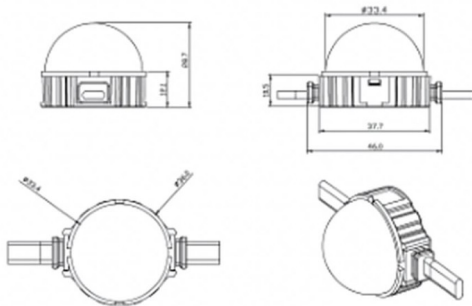

Dot

Lavov Pixel light from the family DOT with a power of 1,44 W and Single color. Beam angle 120 degrees. Made in die cast aluminium and PC cover. Driver not included. Controlled by DMX512 protocol. Milky dome. Not include driver.

Item code	86.OP01.2300.01
Product type	Outdoor
Category	Pixel Light
Family	Dot

Pictograms

Scheme

Product	
Real power (W)	1.44
Real luminous flux (Lm)	54.57
Beam angle (&ordm;)	107.68
IP	66
Colour	white
Control gear included	NOT
Light source	LED
Type of LED	6 CREE SMD
Average life time (h)	80000h L70B10
Colour temperature (K)	SINGLE COLOR
Colour consistency (SDCM)	SDCM<3