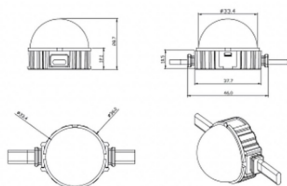

Dot

Lavov Pixel light from the family DOT with a power of 1,44 W and Single color. Beam angle 120 degrees. Made in die cast aluminium and PC cover. Driver not included. Controlled by DMX512 protocol. Milky dome. Not include driver.

Item code 86.OP01.2300.01

Product type Outdoor

Category Pixel Light

Family Dot

Pictograms

Scheme

Product

Real power (W) 1.44

Real luminous flux (Lm) 54.57

Beam angle (°) 107.68

IP 66

Colour white

Control gear included NOT

Light source LED

Type of LED 6 CREE SMD

Average life time (h) 80000h L70B10