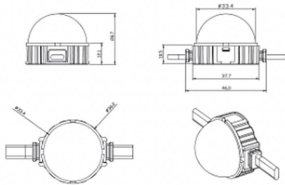

### Dot

Lavov Pixel light from the family DOT with a power of 1,44 W and Single color. Beam angle 120 degrees. Made in die cast aluminium and PC cover. Driver not included. Controlled by DMX512 protocol. Milky dome. Not include driver.

<b>Item code</b>	<b>86.OP01.2300.01</b>
<b>Product type</b>	<b>Outdoor</b>
<b>Category</b>	<b>Pixel Light</b>
<b>Family</b>	<b>Dot</b>
<b>Subfamily</b>	<b>Dot</b>
<b>Pictograms</b>	

### Product

<b>Real power (W)</b>	<b>1.44</b>
<b>Real luminous flux (Lm)</b>	<b>54.57</b>
<b>Beam angle (°)</b>	<b>107.68</b>
<b>IP</b>	<b>66</b>
<b>Colour</b>	<b>white</b>
<b>Control gear included</b>	<b>NOT</b>
<b>Light source</b>	<b>LED</b>
<b>Type of LED</b>	<b>6 CREE SMD</b>
<b>Average life time (h)</b>	<b>80000h L70B10</b>
<b>Colour temperature (K)</b>	<b>SINGLE COLOR</b>
<b>Colour consistency (SDCM)</b>	<b>SDCM&lt;3</b>