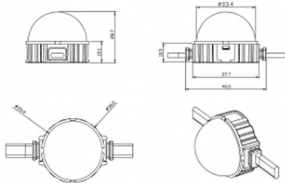

Dot

Lavov Pixel light from the family DOT with a power of 1,44 W and Single color. Beam angle 120 degrees. Made in die cast aluminium and PC cover. Driver not included. Controlled by DMX512 protocol. Milky dome. Not include driver.

Item code	86.OP01.2300.01
Product type	Outdoor
Category	Pixel Light
Family	Dot
Subfamily	Dot
Pictograms	

Scheme

Product

Real power (W)	1.44
Real luminous flux (Lm)	54.57
Beam angle (°)	107.68
IP	66
Colour	white
Control gear included	NOT
Light source	LED
Type of LED	6 CREE SMD
Average life time (h)	80000h L70B10
Colour temperature (K)	SINGLE COLOR
Colour consistency (SDCM)	SDCM<3