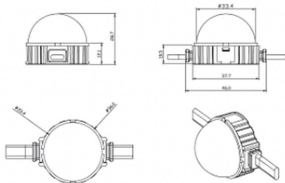

Dot

Lavov Pixel light from the family DOT with a power of 1,44 W and Single color. Beam angle 120 degrees. Made in die cast aluminium and PC cover. Driver not included. Controlled by DMX512 protocol. Milky dome. Not include driver.

Item code 86.OP01.2300.02

Product type Outdoor

Category Pixel Light

Family Dot

Pictograms

Scheme

Product

Real power (W) 1.44

Real luminous flux (Lm) 54.57

Beam angle (°) 107.68

IP 66

Colour black

Control gear included NOT

Light source LED

Type of LED 6 CREE SMD

Average life time (h) 80000h L70B10