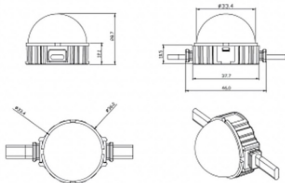

### Dot

Lavov Pixel light from the family DOT with a power of 1,44 W and Single color. Beam angle 120 degrees. Made in die cast aluminium and PC cover. Driver not included. Controlled by DMX512 protocol. Milky dome. Not include driver.

### Product

**Real power (W)** 1.44

**Real luminous flux (Lm)** 54.57

**Beam angle (°)** 107.68

**IP** 66

**Colour** black

**Control gear included** NOT

**Light source** LED