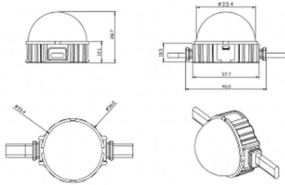

Dot

Lavov Pixel light from the family DOT with a power of 1,44 W and Single color. Beam angle 120 degrees. Made in die cast aluminium and PC cover. Driver not included. Controlled by DMX512 protocol. Milky dome. Not include driver.

Item code	86.OP01.2300.02
Product type	Outdoor
Category	Pixel Light
Family	Dot
Subfamily	Dot
Pictograms	

Scheme

Product	
Real power (W)	1.44
Real luminous flux (Lm)	54.57
Beam angle (°)	107.68
IP	66
Colour	black
Control gear included	NOT
Light source	LED
Type of LED	6 CREE SMD
Average life time (h)	80000h L70B10
Colour temperature (K)	SINGLE COLOR
Colour consistency (SDCM)	SDCM<3