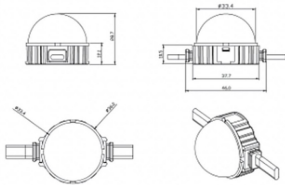

Dot

Lavov Pixel light from the family DOT with a power of 1,44 W and Single color. Beam angle 120 degrees. Made in die cast aluminium and PC cover. Driver not included. Controlled by DMX512 protocol. Transparent dome. Not include driver.

Item code 86.OP01.2310.01

Product type Outdoor

Category Pixel Light

Family Dot

Pictograms

Scheme

Product

Real power (W) 1.44

Real luminous flux (Lm) 54.57

Beam angle (°) 107.68

IP 66

Colour white

Control gear included NOT

Light source LED

Type of LED 6 CREE SMD

Average life time (h) 80000h L70B10