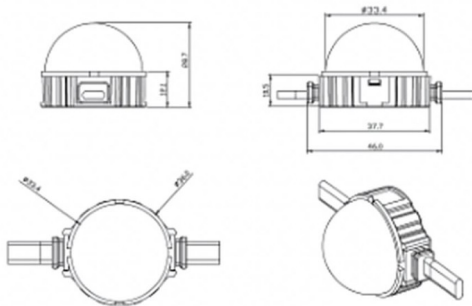

Dot

Lavov Pixel light from the family DOT with a power of 1,44 W and Single color. Beam angle 120 degrees. Made in die cast aluminium and PC cover. Driver not included. Controlled by DMX512 protocol. Transparent dome. Not include driver.

Item code	86.OP01.2310.01
Product type	Outdoor
Category	Pixel Light
Family	Dot

Pictograms

Scheme

Product	
Real power (W)	1.44
Real luminous flux (Lm)	54.57
Beam angle (&ordm;)	107.68
IP	66
Colour	white
Control gear included	NOT
Light source	LED
Type of LED	6 CREE SMD
Average life time (h)	80000h L70B10
Colour temperature (K)	SINGLE COLOR
Colour consistency (SDCM)	SDCM<3