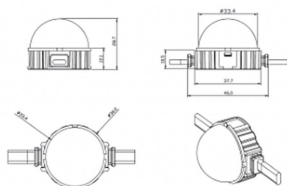

Dot

Lavov Pixel light from the family DOT with a power of 1,44 W and Single color. Beam angle 120 degrees. Made in die cast aluminium and PC cover. Driver not included. Controlled by DMX512 protocol. Transparent dome. Not include driver.

Item code 86.OP01.2310.01

Product type Outdoor

Category Pixel Light

Family Dot

Pictograms

Scheme

Product

Real power (W) 1.44

Real luminous flux (Lm) 54.57

Beam angle (°) 107.68

IP 66

Colour white

Control gear included NOT

Light source LED

Type of LED 6 CREE SMD

Average life time (h) 80000h L70B10