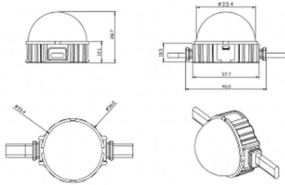

Dot

Lavov Pixel light from the family DOT with a power of 1,44 W and Single color. Beam angle 120 degrees. Made in die cast aluminium and PC cover. Driver not included. Controlled by DMX512 protocol. Transparent dome. Not include driver.

Item code	86.OP01.2310.01
Product type	Outdoor
Category	Pixel Light
Family	Dot
Subfamily	Dot
Pictograms	

Scheme

Product

Real power (W)	1.44
Real luminous flux (Lm)	54.57
Beam angle (°)	107.68
IP	66
Colour	white
Control gear included	NOT
Light source	LED
Type of LED	6 CREE SMD
Average life time (h)	80000h L70B10
Colour temperature (K)	SINGLE COLOR
Colour consistency (SDCM)	SDCM<3