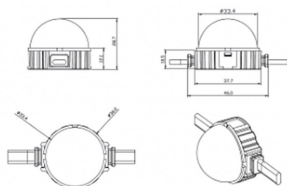

Dot

Lavov Pixel light from the family DOT with a power of 1,44 W and Single color. Beam angle 120 degrees. Made in die cast aluminium and PC cover. Driver not included. Controlled by DMX512 protocol. Transparent dome. Not include driver.

Item code 86.OP01.2310.02

Product type Outdoor

Category Pixel Light

Family Dot

Pictograms

Scheme

Product

Real power (W) 1.44

Real luminous flux (Lm) 54.57

Beam angle (°) 107.68

IP 66

Colour black

Control gear included NOT

Light source LED

Type of LED 6 CREE SMD

Average life time (h) 80000h L70B10