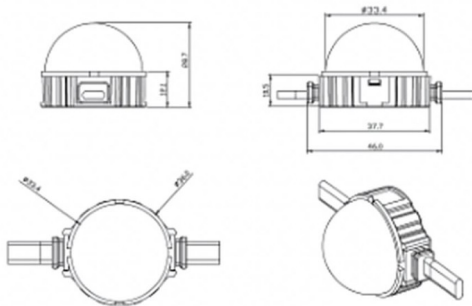

**Dot**

Lavov Pixel light from the family DOT with a power of 1,44 W and Single color. Beam angle 120 degrees. Made in die cast aluminium and PC cover. Driver not included. Controlled by DMX512 protocol. Transparent dome. Not include driver.

<b>Item code</b>	<b>86.OP01.2310.02</b>
<b>Product type</b>	<b>Outdoor</b>
<b>Category</b>	<b>Pixel Light</b>
<b>Family</b>	<b>Dot</b>

**Pictograms**

**Scheme**

<b>Product</b>	
<b>Real power (W)</b>	<b>1.44</b>
<b>Real luminous flux (Lm)</b>	<b>54.57</b>
<b>Beam angle (&amp;ordm;)</b>	<b>107.68</b>
<b>IP</b>	<b>66</b>
<b>Colour</b>	<b>black</b>
<b>Control gear included</b>	<b>NOT</b>
<b>Light source</b>	<b>LED</b>
<b>Type of LED</b>	<b>6 CREE SMD</b>
<b>Average life time (h)</b>	<b>80000h L70B10</b>
<b>Colour temperature (K)</b>	<b>SINGLE COLOR</b>
<b>Colour consistency (SDCM)</b>	<b>SDCM&lt;3</b>