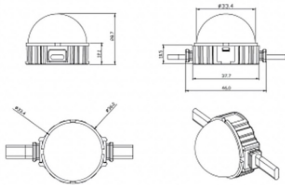

Dot

Lavov Pixel light from the family DOT with a power of 1,44 W and Single color. Beam angle 120 degrees. Made in die cast aluminium and PC cover. Driver not included. Controlled by DMX512 protocol. Transparent dome. Not include driver.

Item code 86.OP01.2310.02

Product type Outdoor

Category Pixel Light

Family Dot

Pictograms

Scheme

Product

Real power (W) 1.44

Real luminous flux (Lm) 54.57

Beam angle (°) 107.68

IP 66

Colour black

Control gear included NOT

Light source LED

Type of LED 6 CREE SMD

Average life time (h) 80000h L70B10